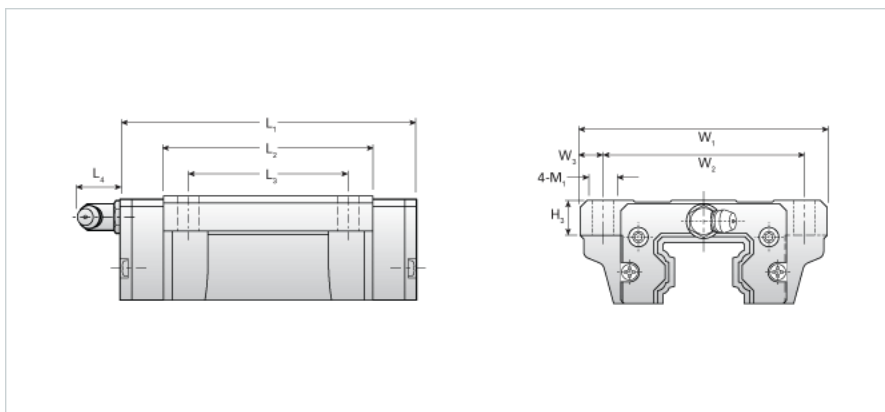

NH55EA

Call 800-321-7800 or visit us online at www.nookindustries.com to configure and order your NH55EA today!

Details	
Size [mm]	55
Dimensions	
L1 [mm]	159
L2 [mm]	124
L3 [mm]	95
L4 [mm]	16
H3 [mm]	17
W1 [mm]	140
W2 [mm]	116
W3 [mm]	12
M1	M14
Forces and Torques	
Basic Load Ratings C [kN]	90.02
Basic Load Ratings C [lbf]	20232
Basic Load Ratings C0 [kN]	137.09
Basic Load Ratings C0 [lbf]	30811
Static Moment Ratings-Ma [kN-m]	2.22
Static Moment Ratings-Ma [lb-in]	19617
Static Moment Ratings-Mb [kN-m]	2.22
Static Moment Ratings-Mb [lb-in]	19617
Static Moment Ratings-Mc [kN-m]	4.16
Static Moment Ratings-Mc [lb-in]	37671
Weight	
Weight-Block [kg]	5.10
Grease Fitting	
Grease Fitting Part Number	B-PT 1/8