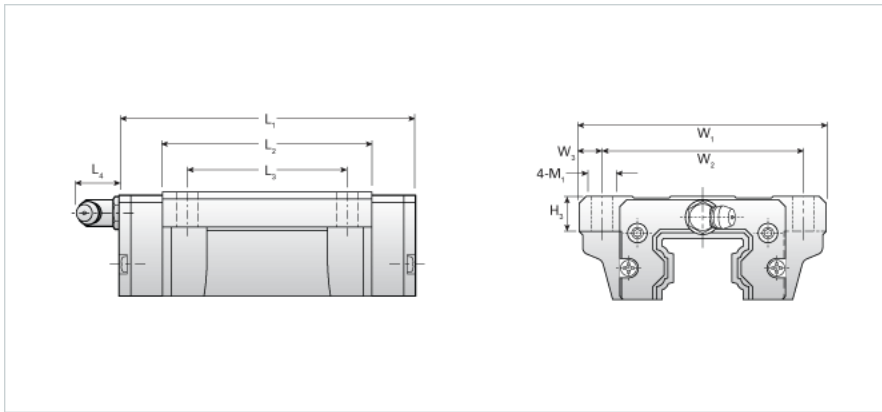

NH35EA

Call 800-321-7800 or visit us online at www.nookindustries.com to configure and order your NH35EA today!

Details	
Size [mm]	35
Dimensions	
L1 [mm]	112
L2 [mm]	80
L3 [mm]	62
L4 [mm]	12
H3 [mm]	13
W1 [mm]	100
W2 [mm]	82
W3 [mm]	9
M1	M10
Forces and Torques	
Basic Load Ratings C [kN]	37.55
Basic Load Ratings C [lbf]	8441
Basic Load Ratings C0 [kN]	62.56
Basic Load Ratings C0 [lbf]	14061
Static Moment Ratings-Ma [kN-m]	0.64
Static Moment Ratings-Ma [lb-in]	5642
Static Moment Ratings-Mb [kN-m]	0.64
Static Moment Ratings-Mb [lb-in]	5642
Static Moment Ratings-Mc [kN-m]	1.13
Static Moment Ratings-Mc [lb-in]	9982
Weight	
Weight-Block [kg]	1.80
Grease Fitting	
Grease Fitting Part Number	B-M6F