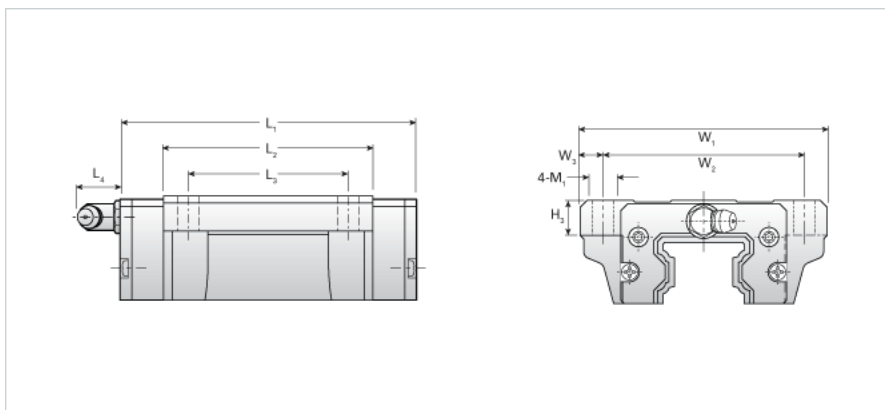

## NH30EA

Call 800-321-7800 or visit us online at [www.nookindustries.com](http://www.nookindustries.com) to configure and order your NH30EA today!

<b>Details</b>	
Size [mm]	30
<b>Dimensions</b>	
L1 [mm]	97
L2 [mm]	68
L3 [mm]	52
L4 [mm]	12
H3 [mm]	13
W1 [mm]	90
W2 [mm]	72
W3 [mm]	9
M1	M10
<b>Forces and Torques</b>	
Basic Load Ratings C [kN]	28.24
Basic Load Ratings C [lbf]	6347
Basic Load Ratings C0 [kN]	46.87
Basic Load Ratings C0 [lbf]	10535
Static Moment Ratings-Ma [kN-m]	0.43
Static Moment Ratings-Ma [lb-in]	3819
Static Moment Ratings-Mb [kN-m]	0.43
Static Moment Ratings-Mb [lb-in]	3819
Static Moment Ratings-Mc [kN-m]	0.72
Static Moment Ratings-Mc [lb-in]	6336
<b>Weight</b>	
Weight-Block [kg]	1.80
<b>Grease Fitting</b>	
Grease Fitting Part Number	B-M6F