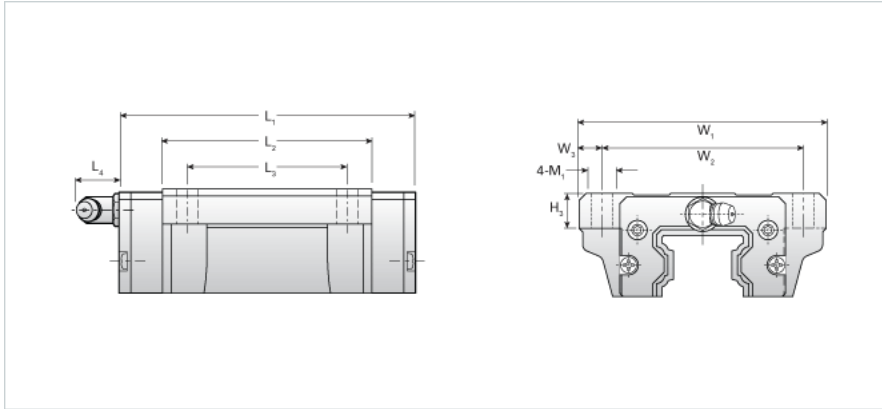

NH20EA

Call 800-321-7800 or visit us online at www.nookindustries.com to configure and order your NH20EA today!

Details	
Size [mm]	20
Dimensions	
L1 [mm]	73
L2 [mm]	50
L3 [mm]	40
L4 [mm]	0
H3 [mm]	8
W1 [mm]	63
W2 [mm]	53
W3 [mm]	5
M1	M6
Forces and Torques	
Basic Load Ratings C [kN]	13.92
Basic Load Ratings C [lbf]	3130
Basic Load Ratings C0 [kN]	23.83
Basic Load Ratings C0 [lbf]	5157
Static Moment Ratings-Ma [kN-m]	0.16
Static Moment Ratings-Ma [lb-in]	1389
Static Moment Ratings-Mb [kN-m]	0.16
Static Moment Ratings-Mb [lb-in]	1389
Static Moment Ratings-Mc [kN-m]	0.26
Static Moment Ratings-Mc [lb-in]	2344
Weight	
Weight-Block [kg]	0.40
Grease Fitting	
Grease Fitting Part Number	NAS516-1A