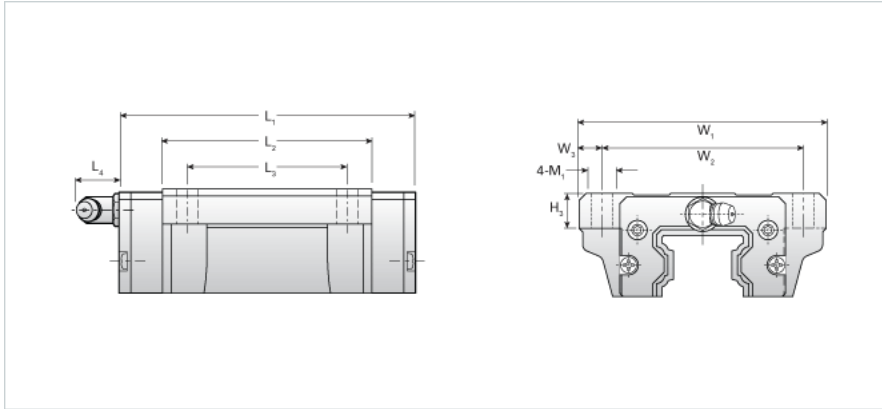

## NH20EA

Call 800-321-7800 or visit us online at [www.nookindustries.com](http://www.nookindustries.com) to configure and order your NH20EA today!

<b>Details</b>	
Size [mm]	20
<b>Dimensions</b>	
L1 [mm]	73
L2 [mm]	50
L3 [mm]	40
L4 [mm]	0
H3 [mm]	8
W1 [mm]	63
W2 [mm]	53
W3 [mm]	5
M1	M6
<b>Forces and Torques</b>	
Basic Load Ratings C [kN]	13.92
Basic Load Ratings C [lbf]	3130
Basic Load Ratings C0 [kN]	23.83
Basic Load Ratings C0 [lbf]	5157
Static Moment Ratings-Ma [kN-m]	0.16
Static Moment Ratings-Ma [lb-in]	1389
Static Moment Ratings-Mb [kN-m]	0.16
Static Moment Ratings-Mb [lb-in]	1389
Static Moment Ratings-Mc [kN-m]	0.26
Static Moment Ratings-Mc [lb-in]	2344
<b>Weight</b>	
Weight-Block [kg]	0.40
<b>Grease Fitting</b>	
Grease Fitting Part Number	NAS516-1A