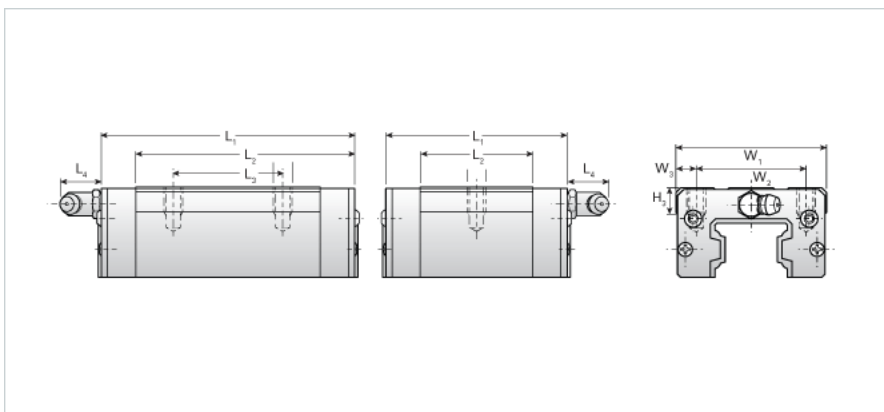

## NU55ER

Call 800-321-7800 or visit us online at [www.nookindustries.com](http://www.nookindustries.com) to configure and order your NU55ER today!

<b>Details</b>	
Size [mm]	55
<b>Dimensions</b>	
L1 [mm]	168
L2 [mm]	124
L3 [mm]	75
L4 [mm]	14
H3 [mm]	18
M1 x l	M12X18
W1 [mm]	100
W2 [mm]	75
W3 [mm]	12.5
<b>Forces and Torques</b>	
Basic Load Ratings C [kN]	89.53
Basic Load Ratings C [lbf]	20132
Basic Load Ratings C0 [kN]	137.09
Basic Load Ratings C0 [lbf]	30811
Static Moment Ratings-Ma [kN-m]	2.22
Static Moment Ratings-Ma [lb-in]	19617
Static Moment Ratings-Mb [kN-m]	2.22
Static Moment Ratings-Mb [lb-in]	19617
Static Moment Ratings-Mc [kN-m]	3.95
Static Moment Ratings-Mc [lb-in]	34980
<b>Weight</b>	
Weight-Block [kg]	3.30
<b>Grease Fitting</b>	
Grease Fitting Part Number	B-PT 1/8