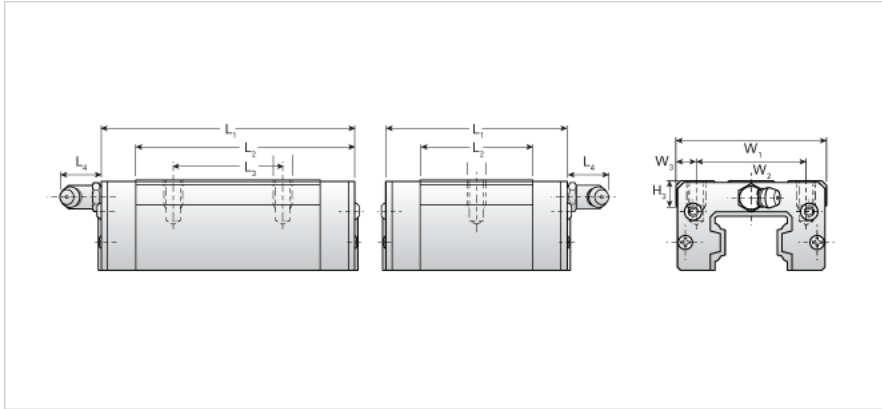

NU55ER

Call 800-321-7800 or visit us online at www.nookindustries.com to configure and order your NU55ER today!

Details	
Size [mm]	55
Dimensions	
L1 [mm]	168
L2 [mm]	124
L3 [mm]	75
L4 [mm]	14
H3 [mm]	18
M1 x l	M12X18
W1 [mm]	100
W2 [mm]	75
W3 [mm]	12.5
Forces and Torques	
Basic Load Ratings C [kN]	89.53
Basic Load Ratings C [lbf]	20132
Basic Load Ratings C0 [kN]	137.09
Basic Load Ratings C0 [lbf]	30811
Static Moment Ratings-Ma [kN-m]	2.22
Static Moment Ratings-Ma [lb-in]	19617
Static Moment Ratings-Mb [kN-m]	2.22
Static Moment Ratings-Mb [lb-in]	19617
Static Moment Ratings-Mc [kN-m]	3.95
Static Moment Ratings-Mc [lb-in]	34980
Weight	
Weight-Block [kg]	3.30
Grease Fitting	
Grease Fitting Part Number	B-PT 1/8