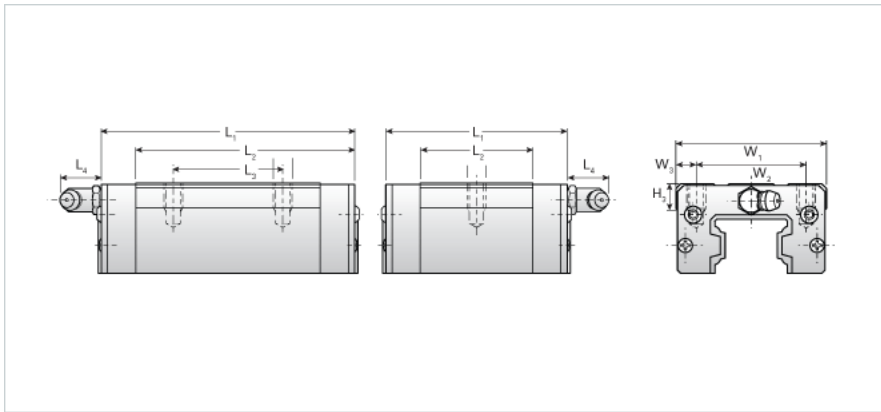

NU55ER

Call 800-321-7800 or visit us online at www.nookindustries.com to configure and order your NU55ER today!

Details	
Size [mm]	55
Dimensions	
L1 [mm]	168
L2 [mm]	124
L3 [mm]	75
L4 [mm]	14
H3 [mm]	18
M1 x l	M12X18
W1 [mm]	100
W2 [mm]	75
W3 [mm]	12.5
Forces and Torques	
Basic Load Ratings C [kN]	89.53
Basic Load Ratings C [lbf]	20132
Basic Load Ratings C0 [kN]	137.09
Basic Load Ratings C0 [lbf]	30811
Static Moment Ratings-Ma [kN-m]	2.22
Static Moment Ratings-Ma [lb-in]	19617
Static Moment Ratings-Mb [kN-m]	2.22
Static Moment Ratings-Mb [lb-in]	19617
Static Moment Ratings-Mc [kN-m]	3.95
Static Moment Ratings-Mc [lb-in]	34980
Weight	
Weight-Block [kg]	3.30
Grease Fitting	
Grease Fitting Part Number	B-PT 1/8