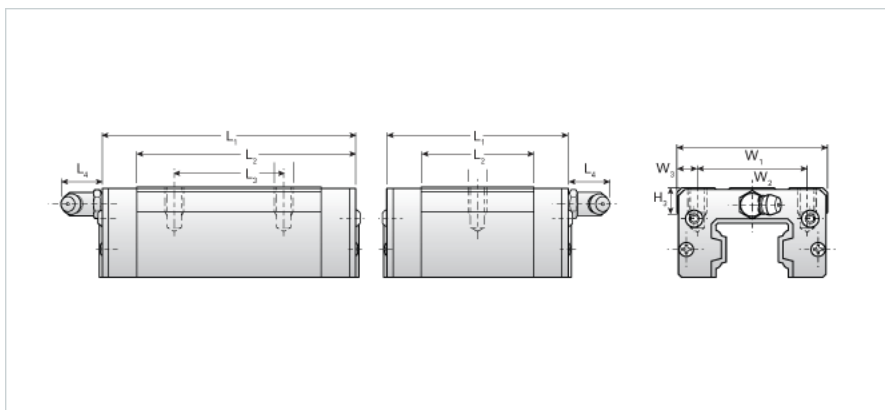

## NU35ER

Call 800-321-7800 or visit us online at [www.nookindustries.com](http://www.nookindustries.com) to configure and order your NU35ER today!

<b>Details</b>	
Size [mm]	35
<b>Dimensions</b>	
L1 [mm]	112
L2 [mm]	80
L3 [mm]	50
L4 [mm]	12
H3 [mm]	10
M1 x l	M8X12
W1 [mm]	70
W2 [mm]	50
W3 [mm]	10
<b>Forces and Torques</b>	
Basic Load Ratings C [kN]	37.55
Basic Load Ratings C [lbf]	8441
Basic Load Ratings C0 [kN]	62.55
Basic Load Ratings C0 [lbf]	14061
Static Moment Ratings-Ma [kN-m]	0.64
Static Moment Ratings-Ma [lb-in]	5642
Static Moment Ratings-Mb [kN-m]	0.64
Static Moment Ratings-Mb [lb-in]	5642
Static Moment Ratings-Mc [kN-m]	1.13
Static Moment Ratings-Mc [lb-in]	9982
<b>Weight</b>	
Weight-Block [kg]	1.30
<b>Grease Fitting</b>	
Grease Fitting Part Number	B-M6F