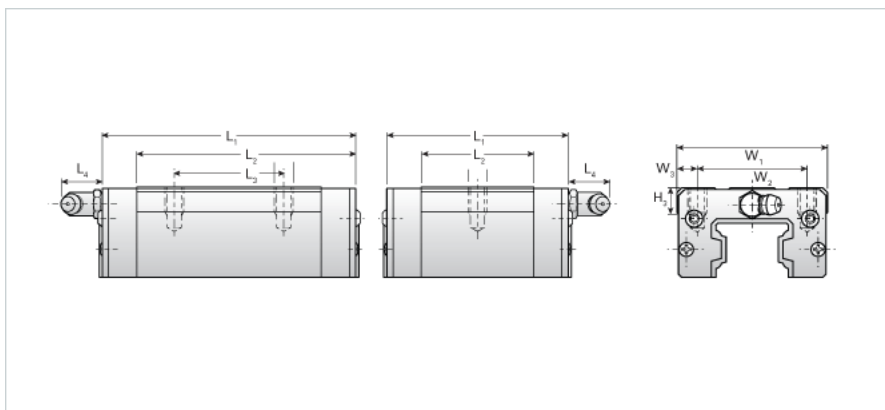

NU35ER

Call 800-321-7800 or visit us online at www.nookindustries.com to configure and order your NU35ER today!

Details	
Size [mm]	35
Dimensions	
L1 [mm]	112
L2 [mm]	80
L3 [mm]	50
L4 [mm]	12
H3 [mm]	10
M1 x l	M8X12
W1 [mm]	70
W2 [mm]	50
W3 [mm]	10
Forces and Torques	
Basic Load Ratings C [kN]	37.55
Basic Load Ratings C [lbf]	8441
Basic Load Ratings C0 [kN]	62.55
Basic Load Ratings C0 [lbf]	14061
Static Moment Ratings-Ma [kN-m]	0.64
Static Moment Ratings-Ma [lb-in]	5642
Static Moment Ratings-Mb [kN-m]	0.64
Static Moment Ratings-Mb [lb-in]	5642
Static Moment Ratings-Mc [kN-m]	1.13
Static Moment Ratings-Mc [lb-in]	9982
Weight	
Weight-Block [kg]	1.30
Grease Fitting	
Grease Fitting Part Number	B-M6F