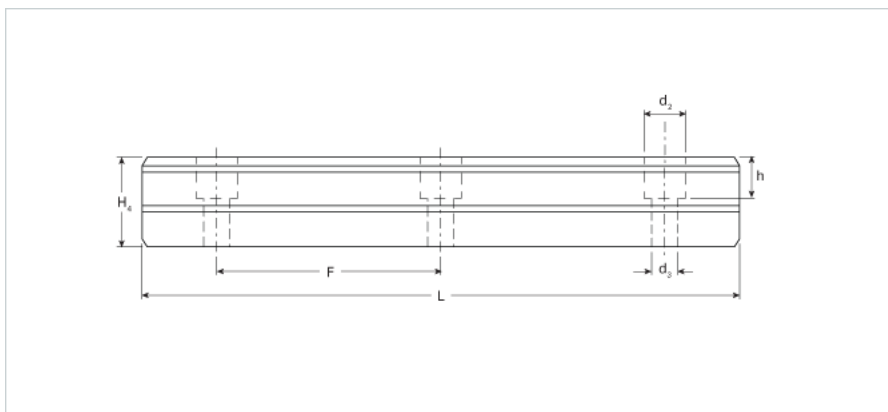

NH-35

Call 800-321-7800 or visit us online at www.nookindustries.com to configure and order your NH-35 today!

Details	
Size [mm]	35
Type	Standard
Dimensions	
d2 [mm]	14
d3 [mm]	9
h [mm]	15
H4 [mm]	32
F [mm]	80
W [mm]	34
Maximum Length [mm]	4000
Weight	
Weights-Rail [kg/m]	7.5