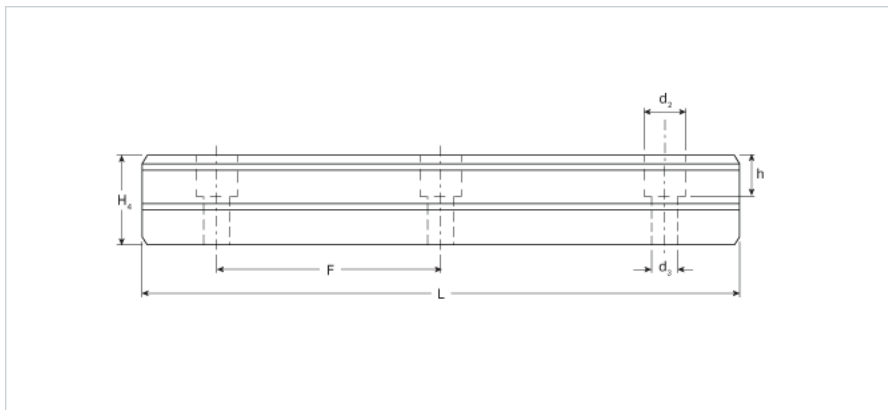

NH-35

Call 800-321-7800 or visit us online at www.nookindustries.com to configure and order your NH-35 today!

Details	
Size [mm]	35
Type	Standard
Dimensions	
d2 [mm]	14
d3 [mm]	9
h [mm]	15
H4 [mm]	32
F [mm]	80
W [mm]	34
Maximum Length [mm]	4000
Weight	
Weights-Rail [kg/m]	7.5