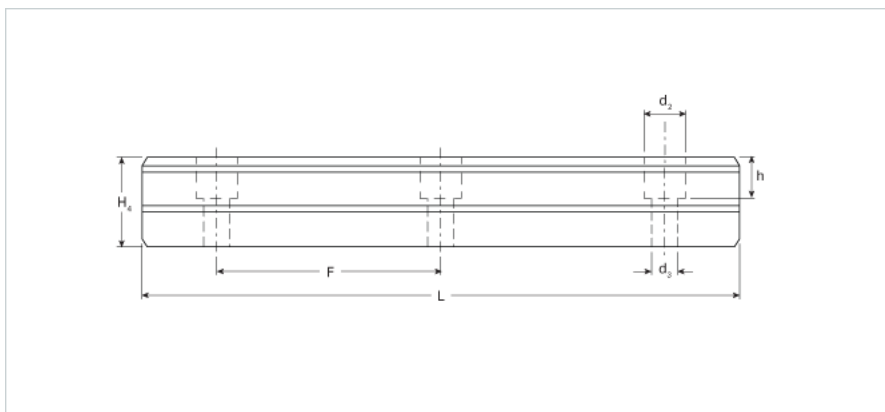

## NH-30

Call 800-321-7800 or visit us online at [www.nookindustries.com](http://www.nookindustries.com) to configure and order your NH-30 today!

Details	
Size [mm]	30
Type	Standard
Dimensions	
d2 [mm]	14
d3 [mm]	9
h [mm]	14
H4 [mm]	28
F [mm]	80
W [mm]	28
Maximum Length [mm]	4000
Weight	
Weights-Rail [kg/m]	5.3