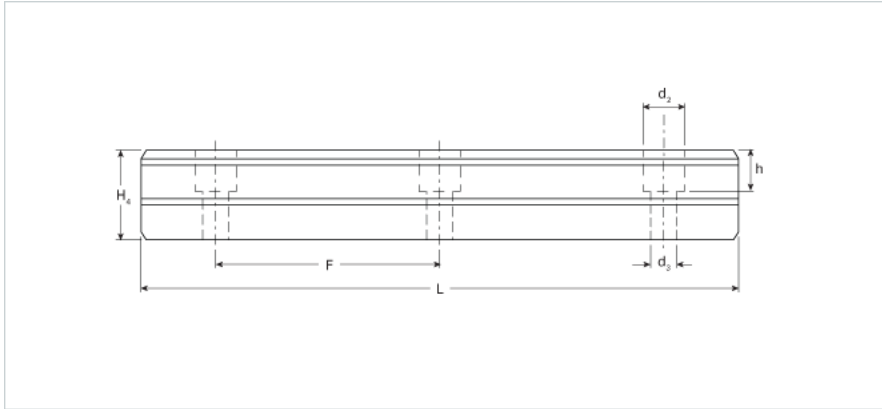

NH-30

Call 800-321-7800 or visit us online at www.nookindustries.com to configure and order your NH-30 today!

Details	
Size [mm]	30
Type	Standard
Dimensions	
d2 [mm]	14
d3 [mm]	9
h [mm]	14
H4 [mm]	28
F [mm]	80
W [mm]	28
Maximum Length [mm]	4000
Weight	
Weights-Rail [kg/m]	5.3