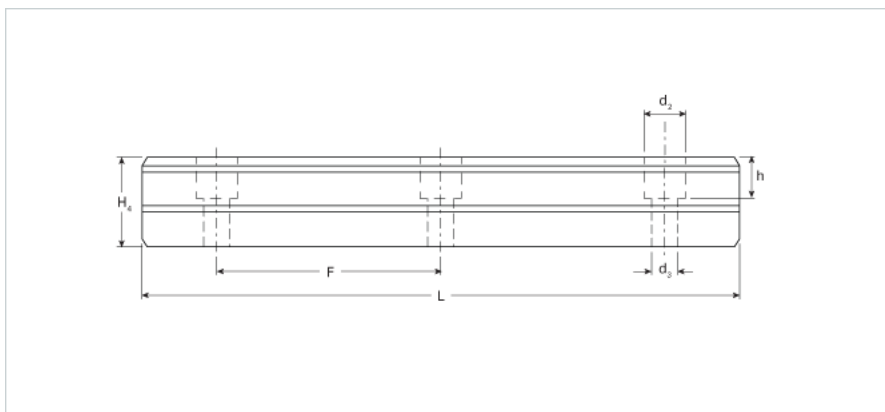

NH-30

Call 800-321-7800 or visit us online at www.nookindustries.com to configure and order your NH-30 today!

Details	
Size [mm]	30
Type	Standard
Dimensions	
d2 [mm]	14
d3 [mm]	9
h [mm]	14
H4 [mm]	28
F [mm]	80
W [mm]	28
Maximum Length [mm]	4000
Weight	
Weights-Rail [kg/m]	5.3