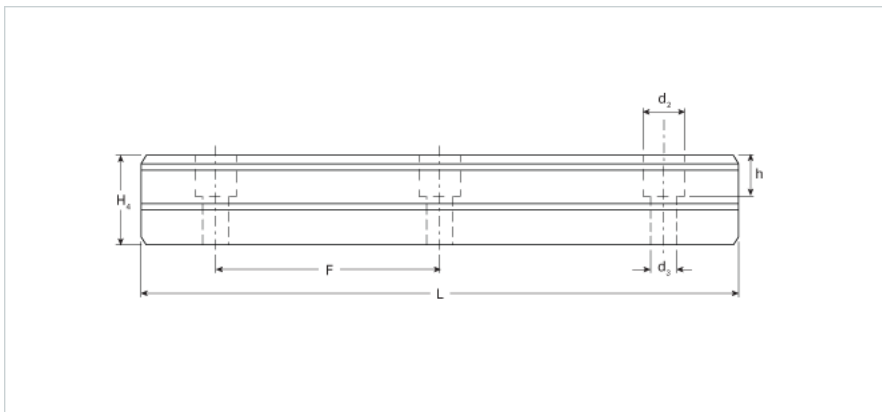

NH-30

Call 800-321-7800 or visit us online at www.nookindustries.com to configure and order your NH-30 today!

Details	
Size [mm]	30
Type	Standard
Dimensions	
d2 [mm]	14
d3 [mm]	9
h [mm]	14
H4 [mm]	28
F [mm]	80
W [mm]	28
Maximum Length [mm]	4000
Weight	
Weights-Rail [kg/m]	5.3