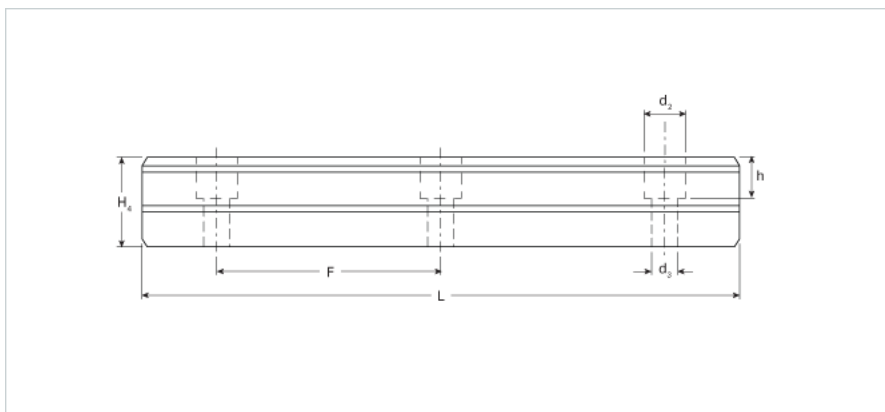

## NH-20

Call 800-321-7800 or visit us online at [www.nookindustries.com](http://www.nookindustries.com) to configure and order your NH-20 today!

Details	
Size [mm]	20
Type	Standard
Dimensions	
d2 [mm]	9.5
d3 [mm]	6
h [mm]	11
H4 [mm]	21
F [mm]	60
W [mm]	20
Maximum Length [mm]	3000
Weight	
Weights-Rail [kg/m]	2.5