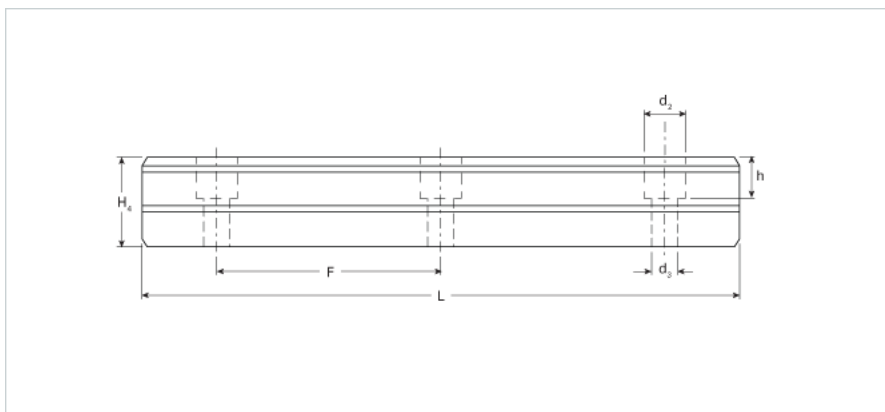

NH-20

Call 800-321-7800 or visit us online at www.nookindustries.com to configure and order your NH-20 today!

Details	
Size [mm]	20
Type	Standard
Dimensions	
d2 [mm]	9.5
d3 [mm]	6
h [mm]	11
H4 [mm]	21
F [mm]	60
W [mm]	20
Maximum Length [mm]	3000
Weight	
Weights-Rail [kg/m]	2.5