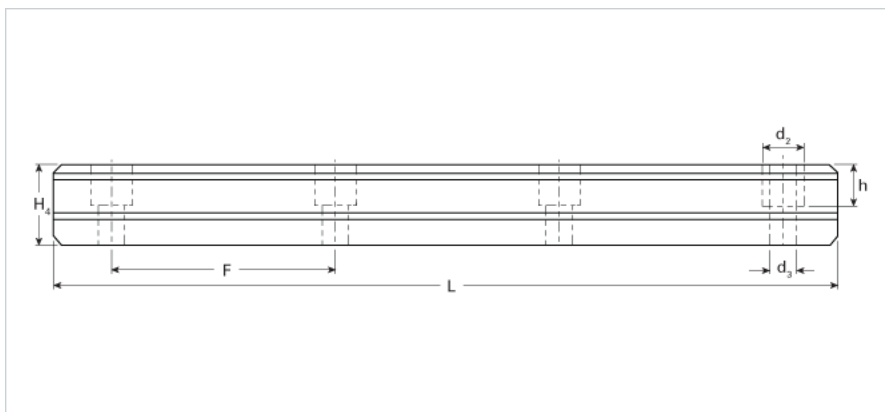

NU-45

Call 800-321-7800 or visit us online at www.nookindustries.com to configure and order your NU-45 today!

Details	
Size [mm]	45
Type	Compact
Dimensions	
d2 [mm]	17.5
d3 [mm]	11
h [mm]	20.5
H4 [mm]	42
F [mm]	105
W [mm]	45
Maximum Length [mm]	3000
Weight	
Weights-Rail [kg/m]	12.9