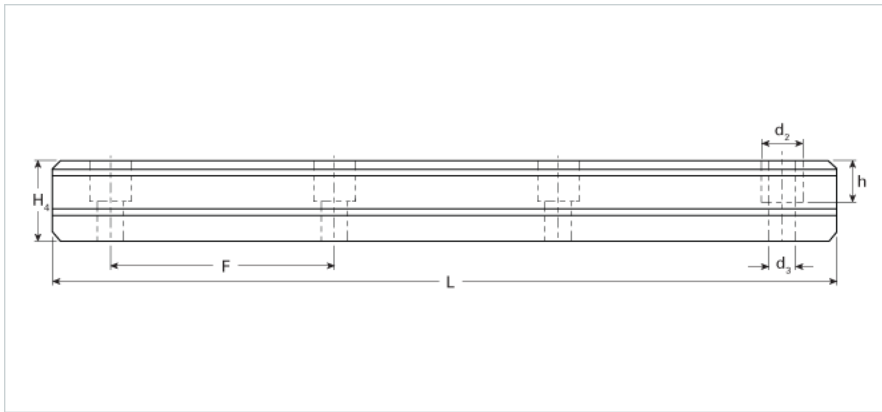

NU-45

Call 800-321-7800 or visit us online at www.nookindustries.com to configure and order your NU-45 today!

Details	
Size [mm]	45
Type	Compact
Dimensions	
d2 [mm]	17.5
d3 [mm]	11
h [mm]	20.5
H4 [mm]	42
F [mm]	105
W [mm]	45
Maximum Length [mm]	3000
Weight	
Weights-Rail [kg/m]	12.9