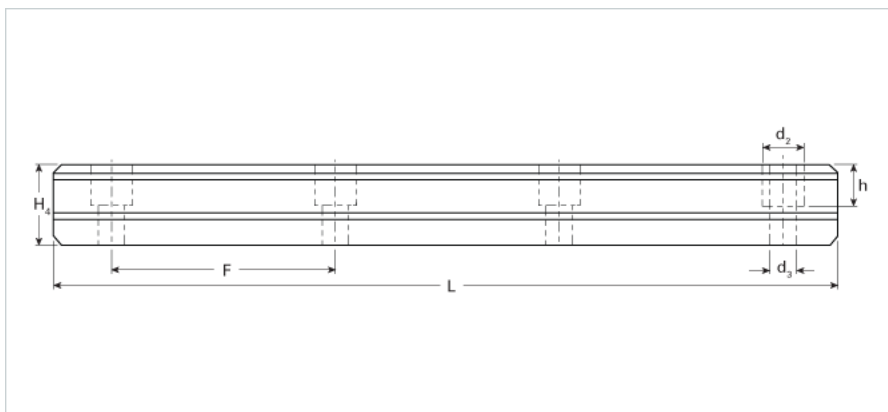

NU-45

Call 800-321-7800 or visit us online at www.nookindustries.com to configure and order your NU-45 today!

Details	
Size [mm]	45
Type	Compact
Dimensions	
d2 [mm]	17.5
d3 [mm]	11
h [mm]	20.5
H4 [mm]	42
F [mm]	105
W [mm]	45
Maximum Length [mm]	3000
Weight	
Weights-Rail [kg/m]	12.9