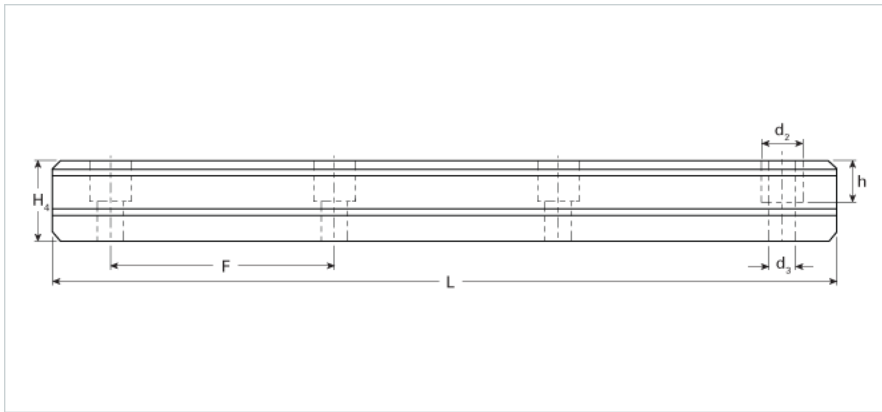

NU-35

Call 800-321-7800 or visit us online at www.nookindustries.com to configure and order your NU-35 today!

Details	
Size [mm]	35
Type	Compact
Dimensions	
d2 [mm]	14
d3 [mm]	9
h [mm]	15
H4 [mm]	32
F [mm]	80
W [mm]	34
Maximum Length [mm]	3000
Weight	
Weights-Rail [kg/m]	7.5