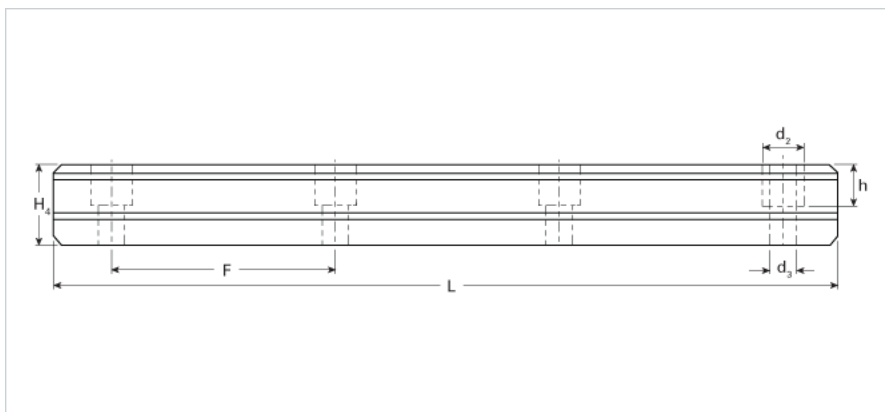

NU-35

Call 800-321-7800 or visit us online at www.nookindustries.com to configure and order your NU-35 today!

Details	
Size [mm]	35
Type	Compact
Dimensions	
d2 [mm]	14
d3 [mm]	9
h [mm]	15
H4 [mm]	32
F [mm]	80
W [mm]	34
Maximum Length [mm]	3000
Weight	
Weights-Rail [kg/m]	7.5