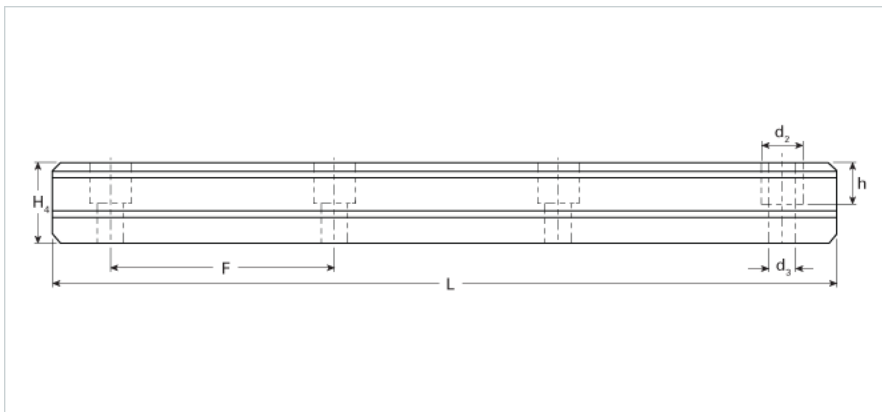

NU-35

Call 800-321-7800 or visit us online at www.nookindustries.com to configure and order your NU-35 today!

Details	
Size [mm]	35
Type	Compact
Dimensions	
d2 [mm]	14
d3 [mm]	9
h [mm]	15
H4 [mm]	32
F [mm]	80
W [mm]	34
Maximum Length [mm]	3000
Weight	
Weights-Rail [kg/m]	7.5