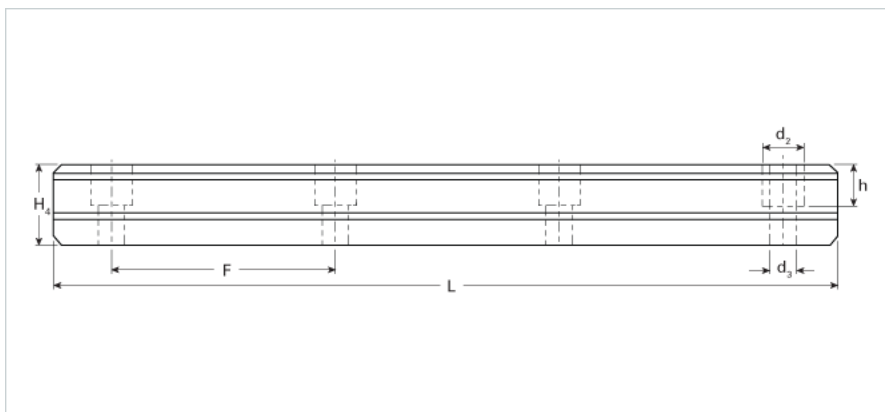

## NU-35

Call 800-321-7800 or visit us online at [www.nookindustries.com](http://www.nookindustries.com) to configure and order your NU-35 today!

Details	
Size [mm]	35
Type	Compact
Dimensions	
d2 [mm]	14
d3 [mm]	9
h [mm]	15
H4 [mm]	32
F [mm]	80
W [mm]	34
Maximum Length [mm]	3000
Weight	
Weights-Rail [kg/m]	7.5