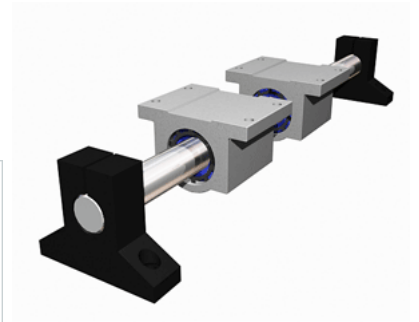

PowerTrax 121-12-SXX

Call 800-321-7800 or visit us online at www.nookindustries.com to configure and order your PowerTrax 121-12-SXX today!

Product Info

Nominal Shaft Diameter [in]	0.75
Pillow Block	XEP-12
End Support	NSB-12

Dimensions

A +/-0.003 [in]	2.187
B [in]	2.75
B1 [in]	2.75
C1 [in]	2.06
D [in]	0.75

Performance Specifications

Load Maximum/Block [lbf]	406
--------------------------	-----