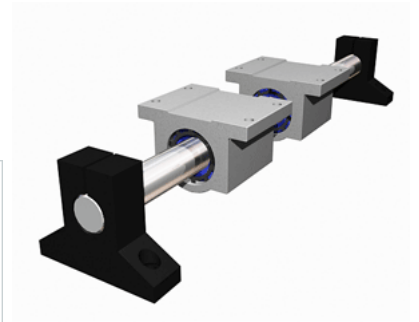

### Product Info

Nominal Shaft Diameter [in]	0.75
Pillow Block	XEP-12
End Support	NSB-12

### Dimensions

A +/-0.003 [in]	2.187
B [in]	2.75
B1 [in]	2.75
C1 [in]	2.06
D [in]	0.75

### Performance Specifications

Load Maximum/Block [lbf]	406
--------------------------	-----