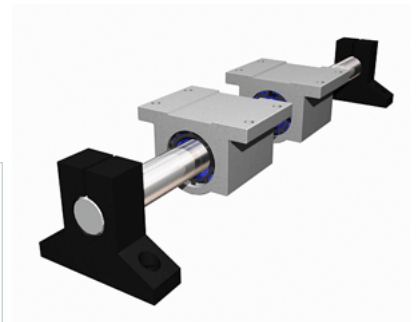

### Product Info

Nominal Shaft Diameter [in]	0.75
Pillow Block	XEP-12
End Support	NSB-12

### Dimensions

A +/-0.003 [in]	2.187
B [in]	2.75
B1 [in]	2.75
C1 [in]	2.06
D [in]	0.75

### Performance Specifications

Load Maximum/Block [lbf]	406
--------------------------	-----