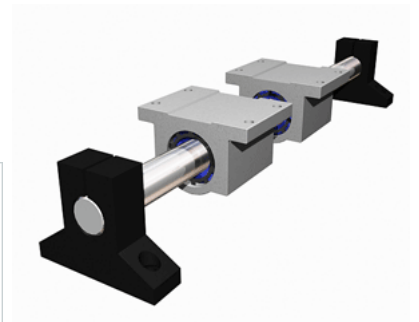

PowerTrax 121-12-SXX

Call 800-321-7800 or visit us online at www.nookindustries.com to configure and order your PowerTrax 121-12-SXX today!

Product Info

Nominal Shaft Diameter [in]	0.75
Pillow Block	XEP-12
End Support	NSB-12

Dimensions

A +/-0.003 [in]	2.187
B [in]	2.75
B1 [in]	2.75
C1 [in]	2.06
D [in]	0.75

Performance Specifications

Load Maximum/Block [lbf]	406
--------------------------	-----