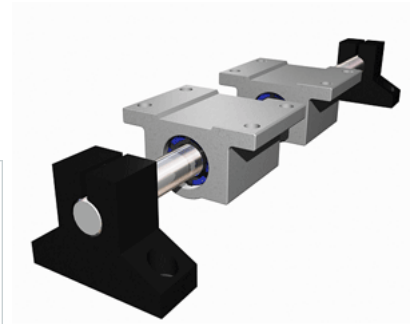

PowerTrax 121-06-SXX

Call 800-321-7800 or visit us online at www.nookindustries.com to configure and order your PowerTrax 121-06-SXX today!

Product Info

Nominal Shaft Diameter [in]	0.38
Pillow Block	XEP-6
End Support	NSB-6

Dimensions

A +/-0.003 [in]	1.250
B [in]	1.75
B1 [in]	1.63
C1 [in]	1.31
D [in]	0.56

Performance Specifications

Load Maximum/Block [lbf]	68
--------------------------	----