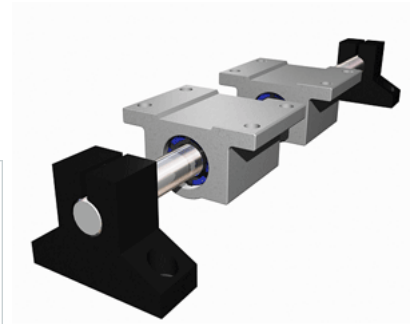

### Product Info

Nominal Shaft Diameter [in]	0.38
Pillow Block	XEP-6
End Support	NSB-6

### Dimensions

A +/-0.003 [in]	1.250
B [in]	1.75
B1 [in]	1.63
C1 [in]	1.31
D [in]	0.56