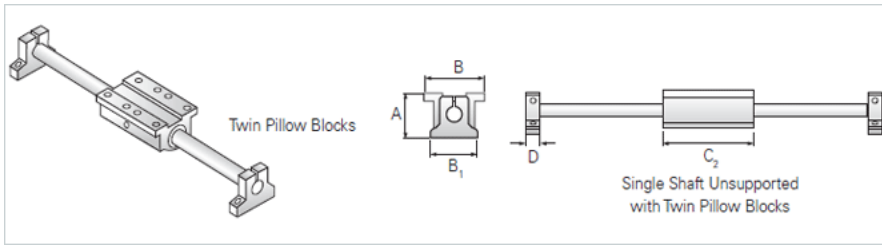

PowerTrax 121-24-TXX

Call 800-321-7800 or visit us online at www.nookindustries.com to configure and order your PowerTrax 121-24-TXX today!

Product Info

Nominal Shaft Diameter [in]	1.50
Pillow Block	TEP-24
End Support	NSB-24

Dimensions

A +/-0.003 [in]	3.750
B [in]	4.75
B1 [in]	4.75
C2 [in]	9.00
D [in]	1.25

Performance Specifications

Load Maximum/Block [lbf]	2752
Maximum Stroke Length [in]	L-(11.50)