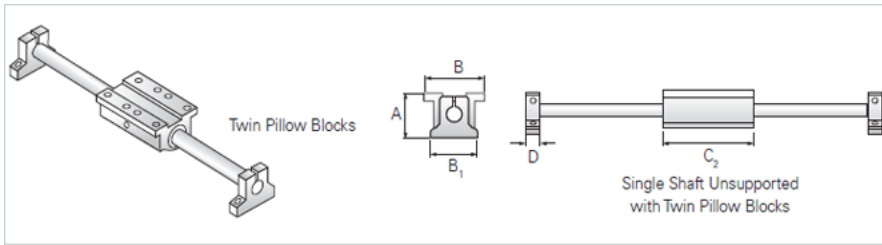

### Product Info

Nominal Shaft Diameter [in]	1.00
Pillow Block	TEP-16
End Support	NSB-16

### Dimensions

A +/-0.003 [in]	2.687
B [in]	3.25
B1 [in]	3.25
C2 [in]	6.00
D [in]	1.00

### Performance Specifications

Load Maximum/Block [lbf]	1450
Maximum Stroke Length [in]	L-(8.00)