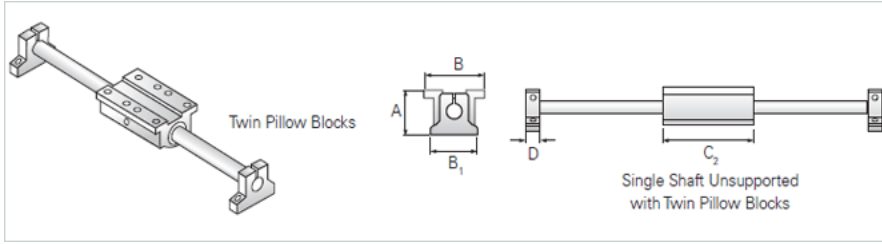

### Product Info

Nominal Shaft Diameter [in]	1.00
Pillow Block	TEP-16
End Support	NSB-16

### Dimensions

A +/-0.003 [in]	2.687
B [in]	3.25
B1 [in]	3.25
C2 [in]	6.00
D [in]	1.00

### Performance Specifications

Load Maximum/Block [lbf]	1450
Maximum Stroke Length [in]	L-(8.00)