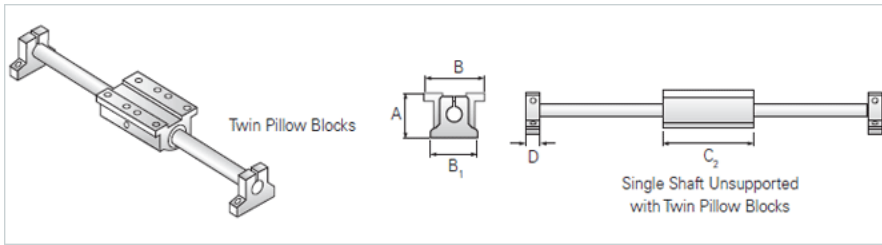

### Product Info

Nominal Shaft Diameter [in]	0.75
Pillow Block	TEP-12
End Support	NSB-12

### Dimensions

A +/-0.003 [in]	2.187
B [in]	2.75
B1 [in]	2.75
C2 [in]	4.50
D [in]	0.75

### Performance Specifications

Load Maximum/Block [lbf]	812
Maximum Stroke Length [in]	L-(6.00)