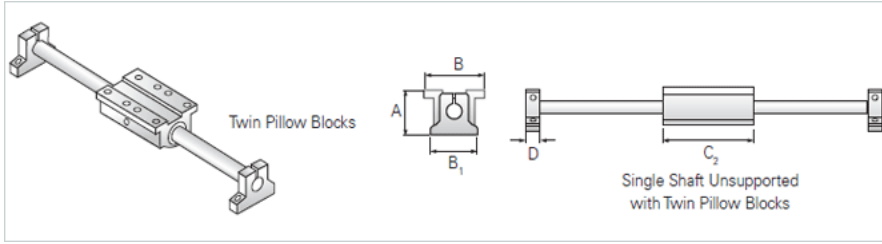

PowerTrax 121-12-TXX

Call 800-321-7800 or visit us online at www.nookindustries.com to configure and order your PowerTrax 121-12-TXX today!

Product Info

Nominal Shaft Diameter [in]	0.75
Pillow Block	TEP-12
End Support	NSB-12

Dimensions

A +/-0.003 [in]	2.187
B [in]	2.75
B1 [in]	2.75
C2 [in]	4.50
D [in]	0.75

Performance Specifications

Load Maximum/Block [lbf]	812
Maximum Stroke Length [in]	L-(6.00)