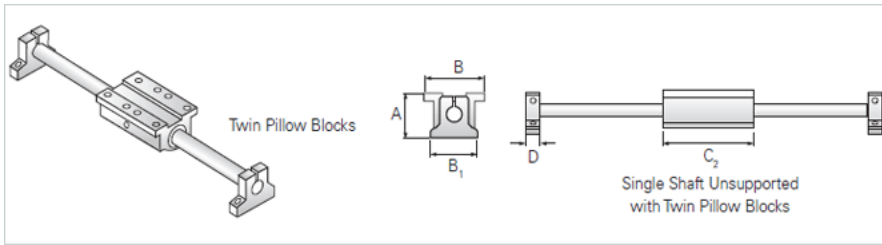

PowerTrax 121-12-TXX

Call 800-321-7800 or visit us online at www.nookindustries.com to configure and order your PowerTrax 121-12-TXX today!

Product Info

Nominal Shaft Diameter [in]	0.75
Pillow Block	TEP-12
End Support	NSB-12

Dimensions

A +/-0.003 [in]	2.187
B [in]	2.75
B1 [in]	2.75
C2 [in]	4.50
D [in]	0.75

Performance Specifications

Load Maximum/Block [lbf]	812
Maximum Stroke Length [in]	L-(6.00)