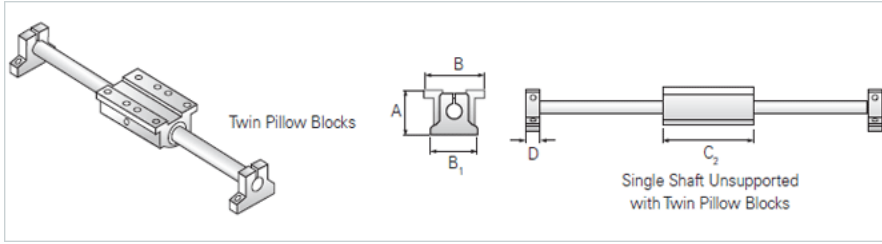

### Product Info

Nominal Shaft Diameter [in]	0.75
Pillow Block	TEP-12
End Support	NSB-12

### Dimensions

A +/-0.003 [in]	2.187
B [in]	2.75
B1 [in]	2.75
C2 [in]	4.50
D [in]	0.75

### Performance Specifications

Load Maximum/Block [lbf]	812
Maximum Stroke Length [in]	L-(6.00)