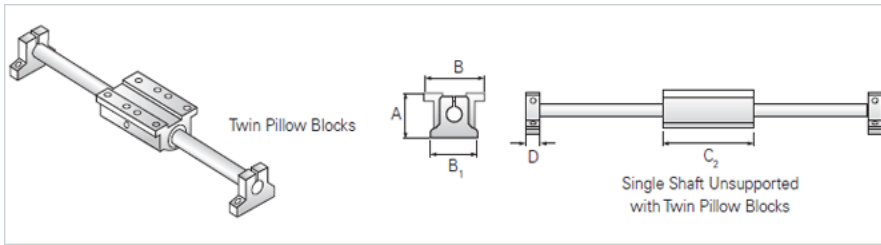

PowerTrax 121-06-TXX

Call 800-321-7800 or visit us online at www.nookindustries.com to configure and order your PowerTrax 121-06-TXX today!

Product Info

Nominal Shaft Diameter [in]	0.38
Pillow Block	TEP-6
End Support	NSB-6

Dimensions

A +/-0.003 [in]	1.250
B [in]	1.75
B1 [in]	1.63
C2 [in]	2.75
D [in]	0.56

Performance Specifications

Load Maximum/Block [lbf]	136
Maximum Stroke Length [in]	L-(3.88)