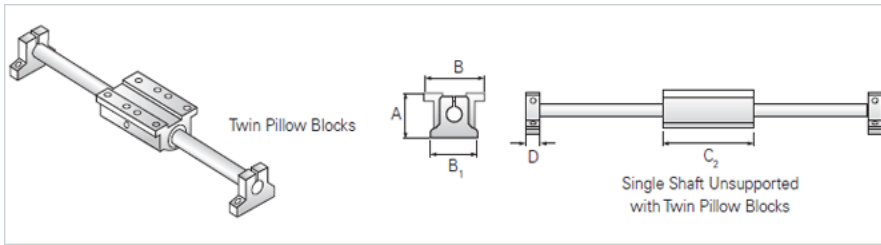

PowerTrax 121-06-TXX

Call 800-321-7800 or visit us online at www.nookindustries.com to configure and order your PowerTrax 121-06-TXX today!

Product Info

| | |
|-----------------------------|-------|
| Nominal Shaft Diameter [in] | 0.38 |
| Pillow Block | TEP-6 |
| End Support | NSB-6 |

Dimensions

| | |
|-----------------|-------|
| A +/-0.003 [in] | 1.250 |
| B [in] | 1.75 |
| B1 [in] | 1.63 |
| C2 [in] | 2.75 |
| D [in] | 0.56 |

Performance Specifications

| | |
|----------------------------|----------|
| Load Maximum/Block [lbf] | 136 |
| Maximum Stroke Length [in] | L-(3.88) |