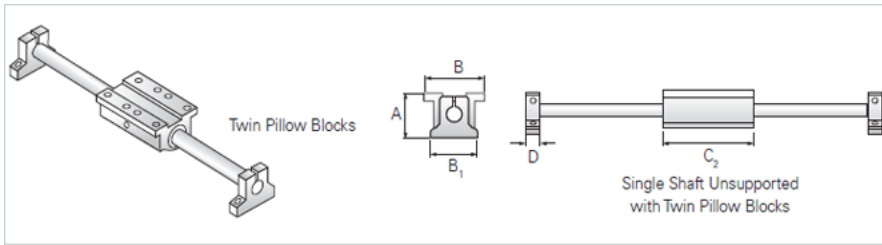

PowerTrax 121-06-TXX

Call 800-321-7800 or visit us online at www.nookindustries.com to configure and order your PowerTrax 121-06-TXX today!

Product Info

Nominal Shaft Diameter [in]	0.38
Pillow Block	TEP-6
End Support	NSB-6

Dimensions

A +/-0.003 [in]	1.250
B [in]	1.75
B1 [in]	1.63
C2 [in]	2.75
D [in]	0.56

Performance Specifications

Load Maximum/Block [lbf]	136
Maximum Stroke Length [in]	L-(3.88)