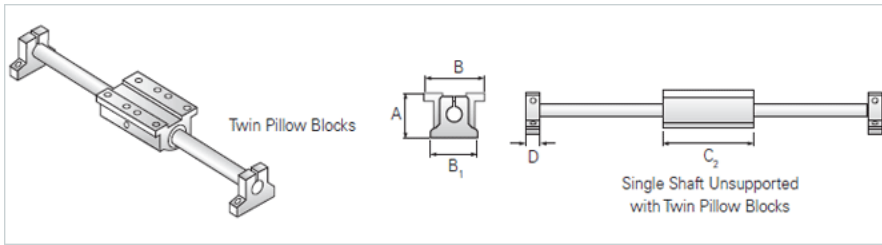

PowerTrax 121-06-TXX

Call 800-321-7800 or visit us online at www.nookindustries.com to configure and order your PowerTrax 121-06-TXX today!

Product Info

| | |
|-----------------------------|-------|
| Nominal Shaft Diameter [in] | 0.38 |
| Pillow Block | TEP-6 |
| End Support | NSB-6 |

Dimensions

| | |
|-----------------|-------|
| A +/-0.003 [in] | 1.250 |
| B [in] | 1.75 |
| B1 [in] | 1.63 |
| C2 [in] | 2.75 |
| D [in] | 0.56 |

Performance Specifications

| | |
|----------------------------|----------|
| Load Maximum/Block [lbf] | 136 |
| Maximum Stroke Length [in] | L-(3.88) |