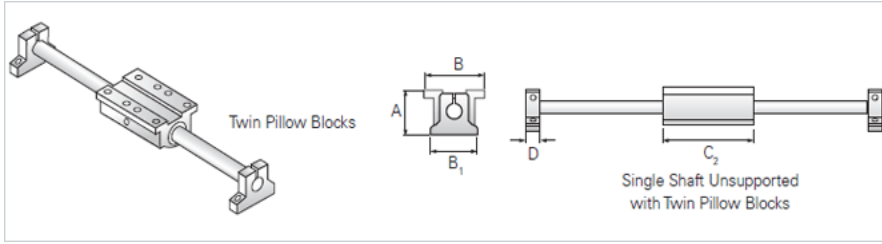

PowerTrax 121-06-TXX

Call 800-321-7800 or visit us online at www.nookindustries.com to configure and order your PowerTrax 121-06-TXX today!

Product Info

Nominal Shaft Diameter [in]	0.38
Pillow Block	TEP-6
End Support	NSB-6

Dimensions

A +/-0.003 [in]	1.250
B [in]	1.75
B1 [in]	1.63
C2 [in]	2.75
D [in]	0.56

Performance Specifications

Load Maximum/Block [lbf]	136
Maximum Stroke Length [in]	L-(3.88)