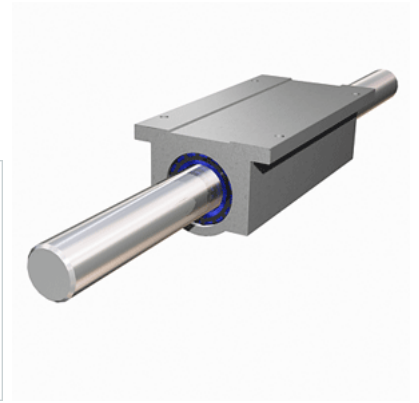

PowerTrax 111-24-TXX

Call 800-321-7800 or visit us online at www.nookindustries.com to configure and order your PowerTrax 111-24-TXX today!

Product Info	
Nominal Shaft Diameter [in]	1.50
Pillow Block	TEP-24
Dimensions	
A +/-0.001 [in]	1.750
B [in]	4.75
C2 [in]	9.00
D [in]	3.25
Performance Specifications	
Load Maximum/Block [lbf]	2752