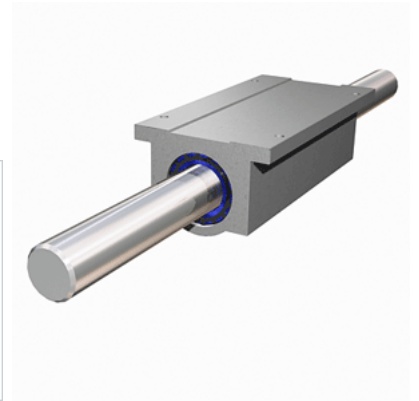

### Product Info

Nominal Shaft Diameter [in]	1.50
Pillow Block	TEP-24

### Dimensions

A +/-0.001 [in]	1.750
B [in]	4.75
C <sub>2</sub> [in]	9.00
D [in]	3.25