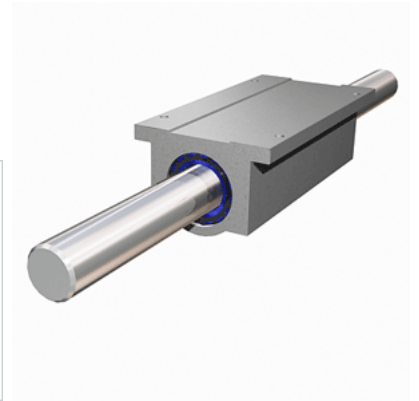

PowerTrax 111-24-TXX

Call 800-321-7800 or visit us online at www.nookindustries.com to configure and order your PowerTrax 111-24-TXX today!

Product Info

Nominal Shaft Diameter [in]	1.50
Pillow Block	TEP-24

Dimensions

A +/-0.001 [in]	1.750
B [in]	4.75
C ₂ [in]	9.00
D [in]	3.25

Performance Specifications

Load Maximum/Block [lbf]	2752
--------------------------	------