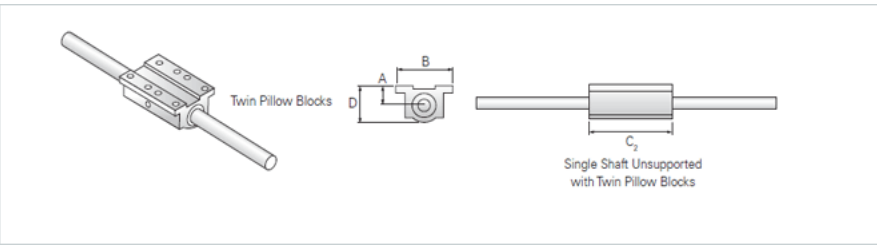

### Product Info

Nominal Shaft Diameter [in]	1.50
Pillow Block	TEP-24

### Dimensions

A +/-0.001 [in]	1.750
B [in]	4.75
C <sub>2</sub> [in]	9.00
D [in]	3.25