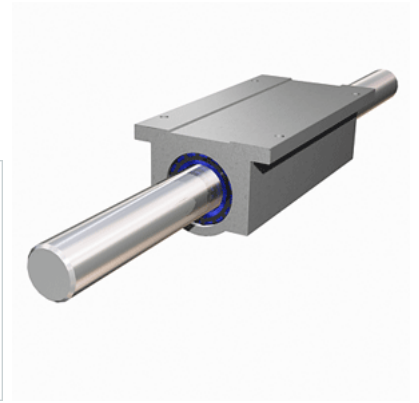

### Product Info

Nominal Shaft Diameter [in]	1.50
Pillow Block	TEP-24

### Dimensions

A +/-0.001 [in]	1.750
B [in]	4.75
C <sub>2</sub> [in]	9.00
D [in]	3.25