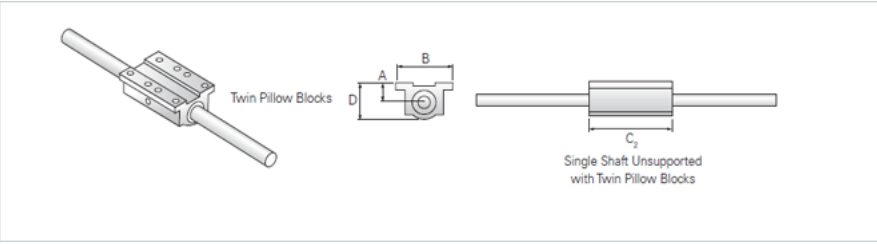

PowerTrax 111-24-TXX

Call 800-321-7800 or visit us online at www.nookindustries.com to configure and order your PowerTrax 111-24-TXX today!

Product Info	
Nominal Shaft Diameter [in]	1.50
Pillow Block	TEP-24
Dimensions	
A +/-0.001 [in]	1.750
B [in]	4.75
C2 [in]	9.00
D [in]	3.25
Performance Specifications	
Load Maximum/Block [lbf]	2752