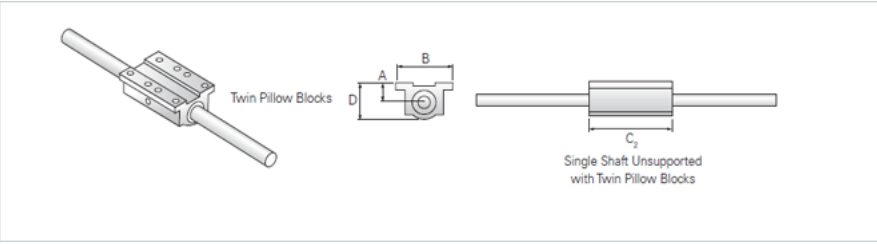

### Product Info

Nominal Shaft Diameter [in]	1.50
Pillow Block	TEP-24

### Dimensions

A +/-0.001 [in]	1.750
B [in]	4.75
C <sub>2</sub> [in]	9.00
D [in]	3.25