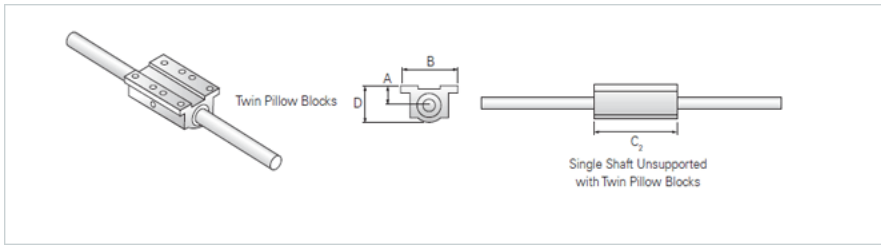

### Product Info

Nominal Shaft Diameter [in]	1.50
Pillow Block	TEP-24

### Dimensions

A +/-0.001 [in]	1.750
B [in]	4.75
C2 [in]	9.00
D [in]	3.25

### Performance Specifications

Load Maximum/Block [lbf]	2752
--------------------------	------