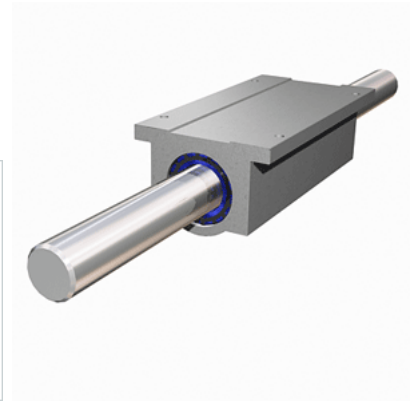

### Product Info

Nominal Shaft Diameter [in]	1.50
Pillow Block	TEP-24

### Dimensions

A +/-0.001 [in]	1.750
B [in]	4.75
C2 [in]	9.00
D [in]	3.25