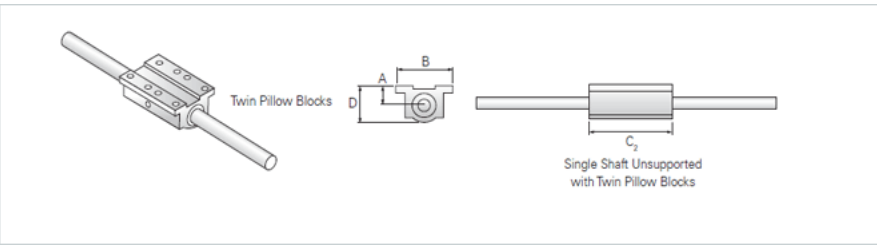

PowerTrax 111-24-TXX

Call 800-321-7800 or visit us online at www.nookindustries.com to configure and order your PowerTrax 111-24-TXX today!

Product Info

Nominal Shaft Diameter [in]	1.50
Pillow Block	TEP-24

Dimensions

A +/-0.001 [in]	1.750
B [in]	4.75
C ₂ [in]	9.00
D [in]	3.25

Performance Specifications

Load Maximum/Block [lbf]	2752
--------------------------	------