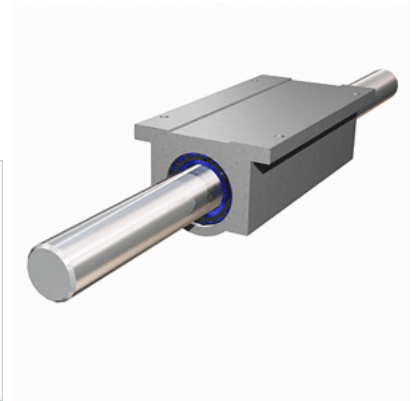

### Product Info

Nominal Shaft Diameter [in]	1.50
Pillow Block	TEP-24

### Dimensions

A +/-0.001 [in]	1.750
B [in]	4.75
C <sub>2</sub> [in]	9.00
D [in]	3.25