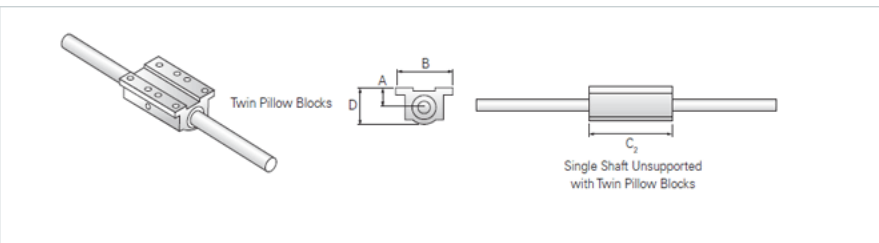

### Product Info

Nominal Shaft Diameter [in]	0.75
Pillow Block	TEP-12

### Dimensions

A +/-0.001 [in]	0.937
B [in]	2.75
C2 [in]	4.50
D [in]	1.75

### Performance Specifications

Load Maximum/Block [lbf]	812
--------------------------	-----