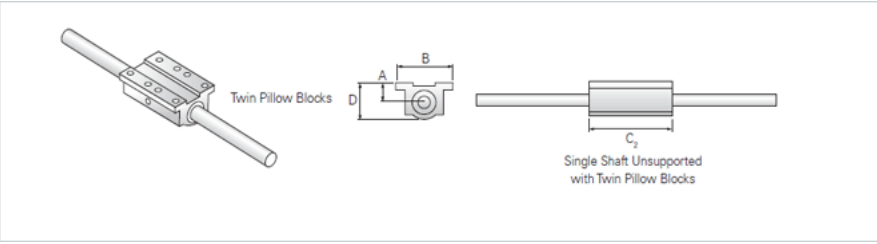

PowerTrax 111-12-TXX

Call 800-321-7800 or visit us online at www.nookindustries.com to configure and order your PowerTrax 111-12-TXX today!

Product Info	
Nominal Shaft Diameter [in]	0.75
Pillow Block	TEP-12
Dimensions	
A +/-0.001 [in]	0.937
B [in]	2.75
C2 [in]	4.50
D [in]	1.75
Performance Specifications	
Load Maximum/Block [lbf]	812