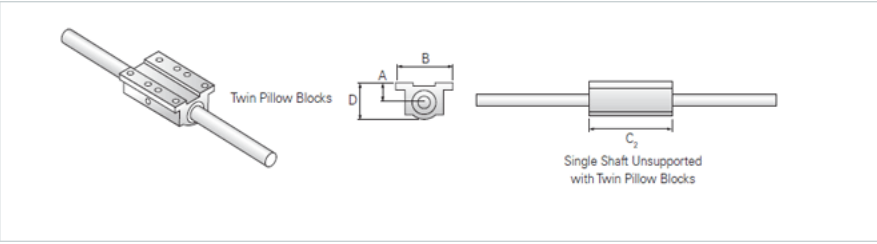

PowerTrax 111-12-TXX

Call 800-321-7800 or visit us online at www.nookindustries.com to configure and order your PowerTrax 111-12-TXX today!

Product Info

Nominal Shaft Diameter [in]	0.75
Pillow Block	TEP-12

Dimensions

A +/-0.001 [in]	0.937
B [in]	2.75
C2 [in]	4.50
D [in]	1.75

Performance Specifications

Load Maximum/Block [lbf]	812
--------------------------	-----