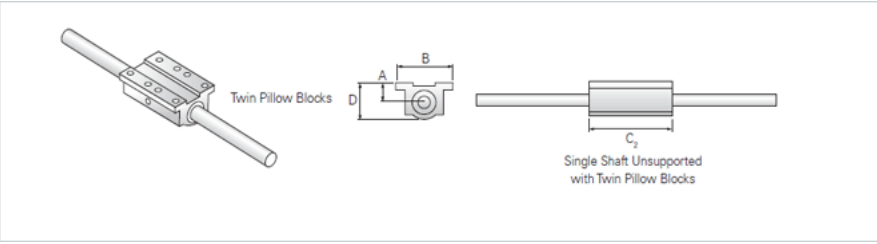

### Product Info

Nominal Shaft Diameter [in]	0.75
Pillow Block	TEP-12

### Dimensions

A +/-0.001 [in]	0.937
B [in]	2.75
C2 [in]	4.50
D [in]	1.75

### Performance Specifications

Load Maximum/Block [lbf]	812
--------------------------	-----