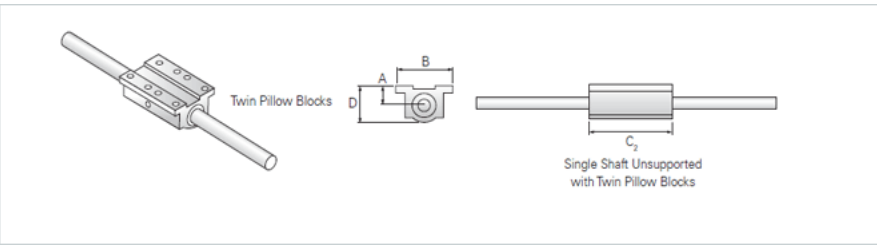

PowerTrax 111-08-TXX

Call 800-321-7800 or visit us online at www.nookindustries.com to configure and order your PowerTrax 111-08-TXX today!

Product Info

Nominal Shaft Diameter [in]	0.50
Pillow Block	TEP-8

Dimensions

A +/-0.001 [in]	0.687
B [in]	2.00
C2 [in]	3.50
D [in]	1.25

Performance Specifications

Load Maximum/Block [lbf]	350
--------------------------	-----