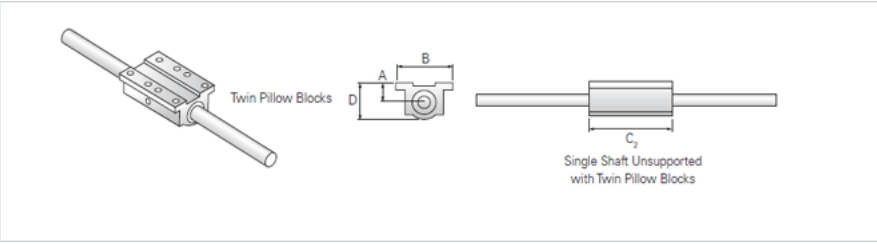

### Product Info

Nominal Shaft Diameter [in]	0.50
Pillow Block	TEP-8

### Dimensions

A +/-0.001 [in]	0.687
B [in]	2.00
C2 [in]	3.50
D [in]	1.25

### Performance Specifications

Load Maximum/Block [lbf]	350
--------------------------	-----