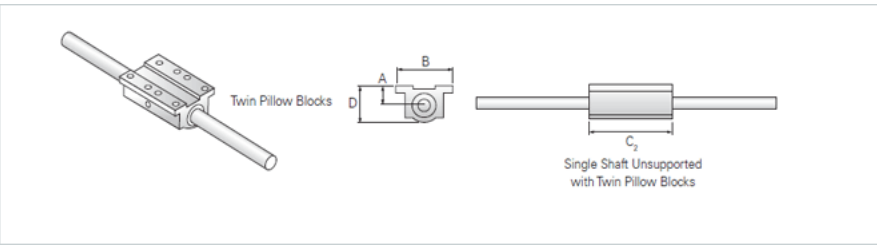

### Product Info

|                             |       |
|-----------------------------|-------|
| Nominal Shaft Diameter [in] | 0.38  |
| Pillow Block                | TEP-6 |