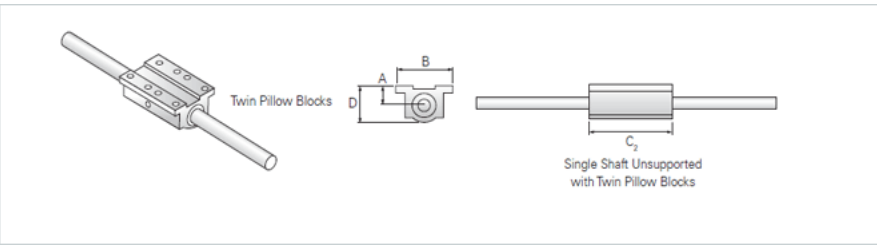

PowerTrax 111-06-TXX

Call 800-321-7800 or visit us online at www.nookindustries.com to configure and order your PowerTrax 111-06-TXX today!

Product Info

Nominal Shaft Diameter [in]	0.38
Pillow Block	TEP-6

Dimensions

A +/-0.001 [in]	0.500
B [in]	1.75
C2 [in]	2.75
D [in]	0.94

Performance Specifications

Load Maximum/Block [lbf]	136
--------------------------	-----