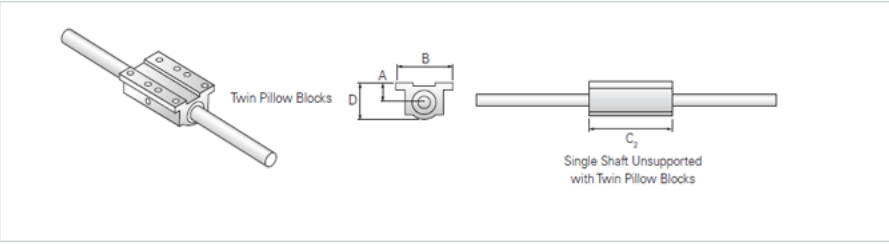

## PowerTrax 111-06-TXX

Call 800-321-7800 or visit us online at [www.nookindustries.com](http://www.nookindustries.com) to configure and order your PowerTrax 111-06-TXX today!

<b>Product Info</b>	
Nominal Shaft Diameter [in]	0.38
Pillow Block	TEP-6
<b>Dimensions</b>	
A +/-0.001 [in]	0.500
B [in]	1.75
C2 [in]	2.75
D [in]	0.94
<b>Performance Specifications</b>	
Load Maximum/Block [lbf]	136