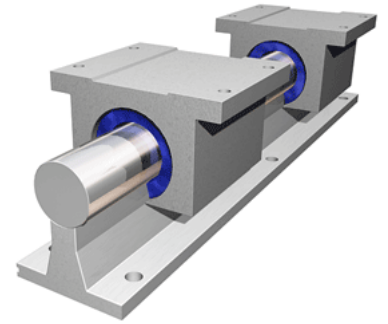

PowerTrax 131-24-SXX

Call 800-321-7800 or visit us online at www.nookindustries.com to configure and order your PowerTrax 131-24-SXX today!

Product Info

Nominal Shaft Diameter [in]	1.50
Pillow Block	TEP-24-OPN

Dimensions

A +/-0.003 [in]	4.250
B [in]	4.75
B1 [in]	3.00
C1 [in]	4.00

Performance Specifications

Load Maximum/Block [lbf]	1346