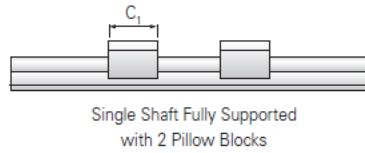

### Product Info

Nominal Shaft Diameter [in]	0.75
Pillow Block	TEP-12-OPN

### Dimensions

A +/-0.003 [in]	2.437
B [in]	2.75
B1 [in]	1.75
C1 [in]	2.06