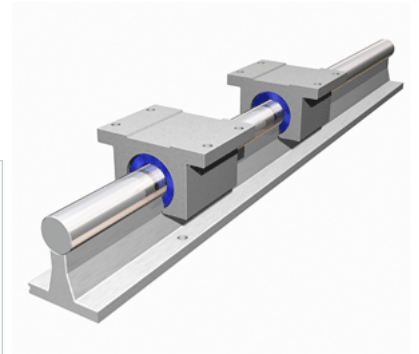

### Product Info

Nominal Shaft Diameter [in]	0.75
Pillow Block	TEP-12-OPN

### Dimensions

A +/-0.003 [in]	2.437
B [in]	2.75
B1 [in]	1.75
C1 [in]	2.06