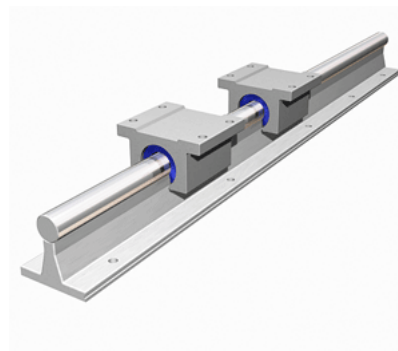

PowerTrax 131-08-SXX

Call 800-321-7800 or visit us online at www.nookindustries.com to configure and order your PowerTrax 131-08-SXX today!

Single Shaft Fully Supported
with 2 Pillow Blocks

Product Info

Nominal Shaft Diameter [in]	0.50
Pillow Block	TEP-08-OPN

Dimensions

A +/-0.003 [in]	1.812
B [in]	2.00
B1 [in]	1.50
C1 [in]	1.69

Performance Specifications

Load Maximum/Block [lbf]	152
--------------------------	-----