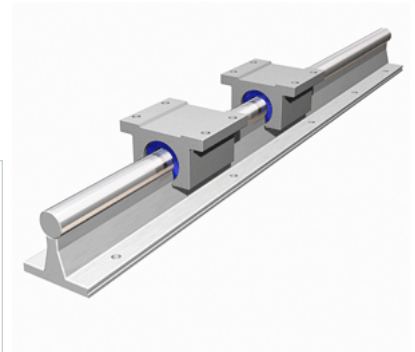

PowerTrax 131-08-SXX

Call 800-321-7800 or visit us online at www.nookindustries.com to configure and order your PowerTrax 131-08-SXX today!

Single Shaft Fully Supported
with 2 Pillow Blocks

Product Info

Nominal Shaft Diameter [in]	0.50
Pillow Block	TEP-08-OPN

Dimensions

A +/-0.003 [in]	1.812
B [in]	2.00
B1 [in]	1.50
C1 [in]	1.69

Performance Specifications

Load Maximum/Block [lbf]	152
--------------------------	-----