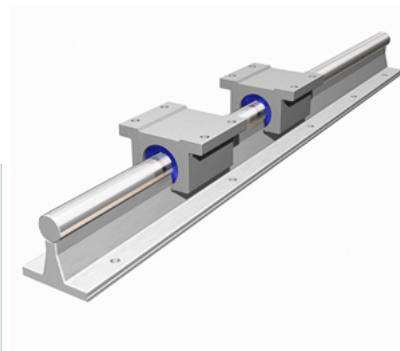

PowerTrax 131-08-SXX

Call 800-321-7800 or visit us online at www.nookindustries.com to configure and order your PowerTrax 131-08-SXX today!

Single Shaft Fully Supported
with 2 Pillow Blocks

Product Info

Nominal Shaft Diameter [in]	0.50
Pillow Block	TEP-08-OPN

Dimensions

A +/-0.003 [in]	1.812
B [in]	2.00
B1 [in]	1.50
C1 [in]	1.69

Performance Specifications

Load Maximum/Block [lbf]	152
--------------------------	-----