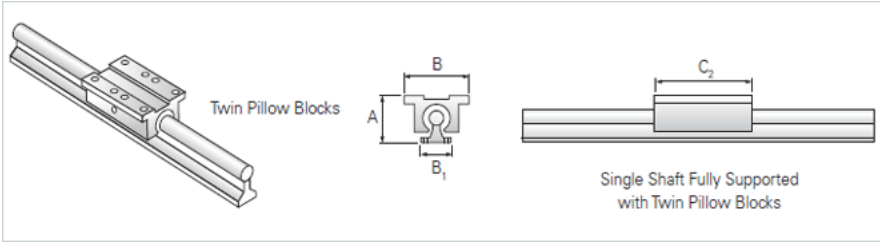

PowerTrax 131-24-TXX

Call 800-321-7800 or visit us online at www.nookindustries.com to configure and order your PowerTrax 131-24-TXX today!

Product Info

Nominal Shaft Diameter [in]	1.50
Pillow Block	TEP-24-OPN

Dimensions

A +/-0.003 [in]	4.250
B [in]	4.75
B1 [in]	3.00
C2 [in]	9.00

Performance Specifications

Load Maximum/Block [lbf]	2692
--------------------------	------