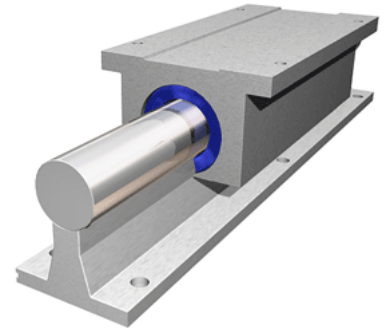

PowerTrax 131-24-TXX

Call 800-321-7800 or visit us online at www.nookindustries.com to configure and order your PowerTrax 131-24-TXX today!

Product Info

Nominal Shaft Diameter [in]	1.50
Pillow Block	TEP-24-OPN

Dimensions

A +/-0.003 [in]	4.250
B [in]	4.75
B1 [in]	3.00
C2 [in]	9.00

Performance Specifications

Load Maximum/Block [lbf]	2692
--------------------------	------