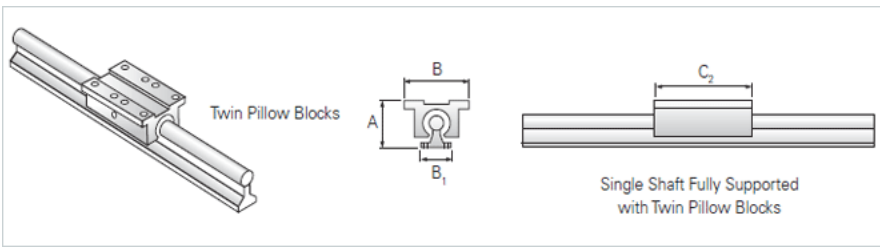

PowerTrax 131-24-TXX

Call 800-321-7800 or visit us online at www.nookindustries.com to configure and order your PowerTrax 131-24-TXX today!

Product Info

Nominal Shaft Diameter [in]	1.50
Pillow Block	TEP-24-OPN

Dimensions

A +/-0.003 [in]	4.250
B [in]	4.75
B1 [in]	3.00
C2 [in]	9.00

Performance Specifications

Load Maximum/Block [lbf]	2692
--------------------------	------