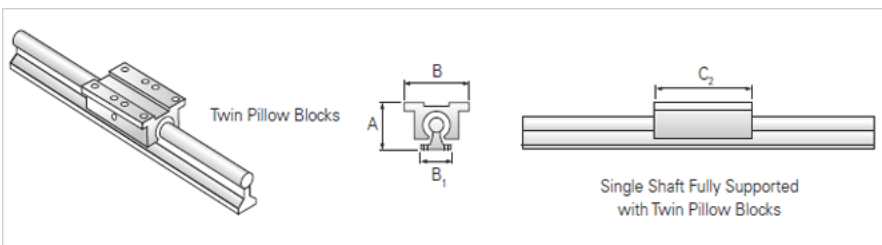

### Product Info

Nominal Shaft Diameter [in]	1.50
Pillow Block	TEP-24-OPN

### Dimensions

A +/-0.003 [in]	4.250
B [in]	4.75
B1 [in]	3.00
C2 [in]	9.00