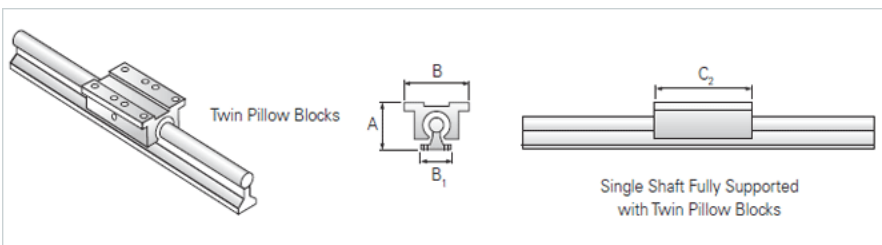

PowerTrax 131-24-TXX

Call 800-321-7800 or visit us online at www.nookindustries.com to configure and order your PowerTrax 131-24-TXX today!

Product Info

Nominal Shaft Diameter [in]	1.50
Pillow Block	TEP-24-OPN

Dimensions

A +/-0.003 [in]	4.250
B [in]	4.75
B1 [in]	3.00
C2 [in]	9.00

Performance Specifications

Load Maximum/Block [lbf]	2692
--------------------------	------