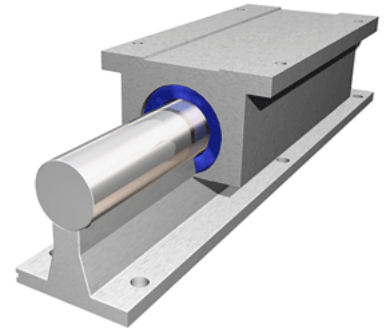

PowerTrax 131-24-TXX

Call 800-321-7800 or visit us online at www.nookindustries.com to configure and order your PowerTrax 131-24-TXX today!

Product Info

Nominal Shaft Diameter [in]	1.50
Pillow Block	TEP-24-OPN

Dimensions

A +/-0.003 [in]	4.250
B [in]	4.75
B1 [in]	3.00
C2 [in]	9.00

Performance Specifications

Load Maximum/Block [lbf]	2692
--------------------------	------