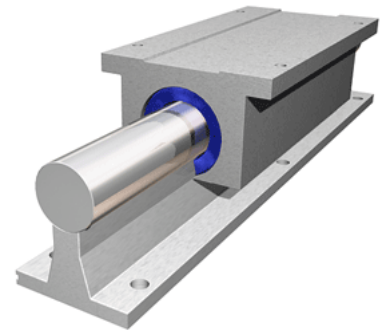

PowerTrax 131-24-TXX

Call 800-321-7800 or visit us online at www.nookindustries.com to configure and order your PowerTrax 131-24-TXX today!

Product Info

Nominal Shaft Diameter [in]	1.50
Pillow Block	TEP-24-OPN

Dimensions

A +/-0.003 [in]	4.250
B [in]	4.75
B1 [in]	3.00
C2 [in]	9.00

Performance Specifications

Load Maximum/Block [lbf]	2692
--------------------------	------