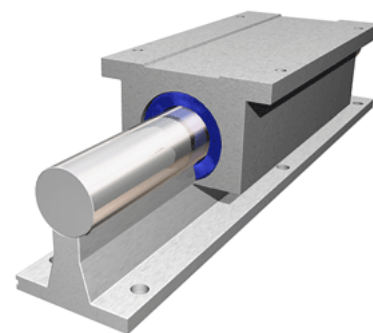

### Product Info

Nominal Shaft Diameter [in]	1.50
Pillow Block	TEP-24-OPN

### Dimensions

A +/-0.003 [in]	4.250
B [in]	4.75
B1 [in]	3.00
C2 [in]	9.00