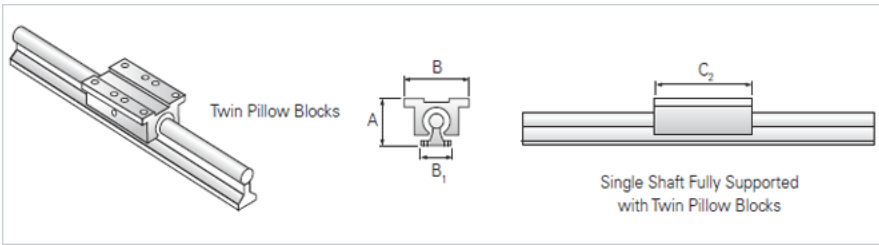

PowerTrax 131-24-TXX

Call 800-321-7800 or visit us online at www.nookindustries.com to configure and order your PowerTrax 131-24-TXX today!

Product Info

Nominal Shaft Diameter [in]	1.50
Pillow Block	TEP-24-OPN

Dimensions

A +/-0.003 [in]	4.250
B [in]	4.75
B1 [in]	3.00
C2 [in]	9.00

Performance Specifications

Load Maximum/Block [lbf]	2692
--------------------------	------