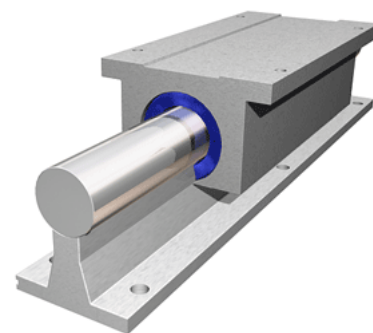

PowerTrax 131-24-TXX

Call 800-321-7800 or visit us online at www.nookindustries.com to configure and order your PowerTrax 131-24-TXX today!

Product Info

Nominal Shaft Diameter [in]	1.50
Pillow Block	TEP-24-OPN

Dimensions

A +/-0.003 [in]	4.250
B [in]	4.75
B1 [in]	3.00
C2 [in]	9.00

Performance Specifications

Load Maximum/Block [lbf]	2692
--------------------------	------