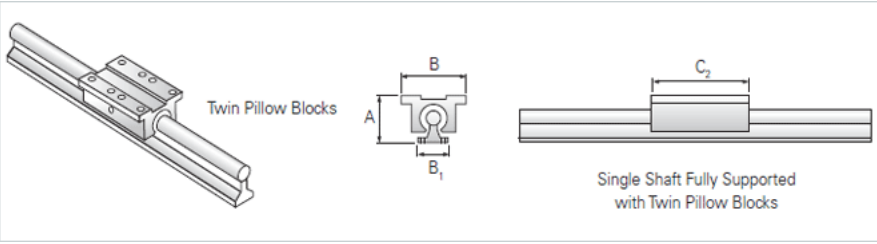

PowerTrax 131-24-TXX

Call 800-321-7800 or visit us online at www.nookindustries.com to configure and order your PowerTrax 131-24-TXX today!

Product Info

Nominal Shaft Diameter [in]	1.50
Pillow Block	TEP-24-OPN

Dimensions

A +/-0.003 [in]	4.250
B [in]	4.75
B1 [in]	3.00
C2 [in]	9.00

Performance Specifications

Load Maximum/Block [lbf]	2692
--------------------------	------