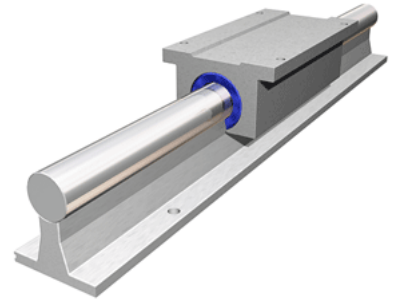

PowerTrax 131-16-TXX

Call 800-321-7800 or visit us online at www.nookindustries.com to configure and order your PowerTrax 131-16-TXX today!

Product Info

Nominal Shaft Diameter [in]	1.00
Pillow Block	TEP-16-OPN

Dimensions

A +/-0.003 [in]	2.937
B [in]	3.25
B1 [in]	2.13
C2 [in]	6.00

Performance Specifications

Load Maximum/Block [lbf]	1422
--------------------------	------