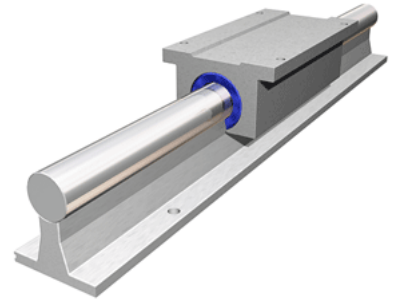

PowerTrax 131-16-TXX

Call 800-321-7800 or visit us online at www.nookindustries.com to configure and order your PowerTrax 131-16-TXX today!

Product Info	
Nominal Shaft Diameter [in]	1.00
Pillow Block	TEP-16-OPN
Dimensions	
A +/-0.003 [in]	2.937
B [in]	3.25
B1 [in]	2.13
C2 [in]	6.00
Performance Specifications	
Load Maximum/Block [lbf]	1422