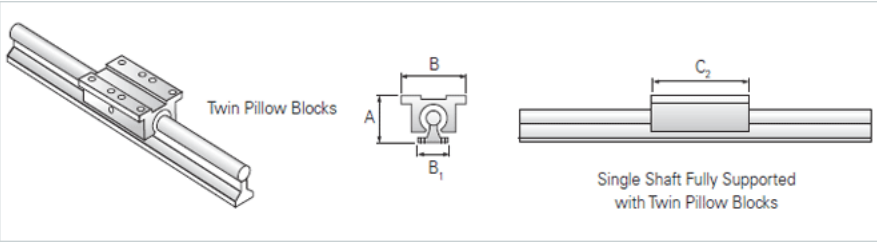

PowerTrax 131-16-TXX

Call 800-321-7800 or visit us online at www.nookindustries.com to configure and order your PowerTrax 131-16-TXX today!

Product Info	
Nominal Shaft Diameter [in]	1.00
Pillow Block	TEP-16-OPN
Dimensions	
A +/-0.003 [in]	2.937
B [in]	3.25
B1 [in]	2.13
C2 [in]	6.00
Performance Specifications	
Load Maximum/Block [lbf]	1422