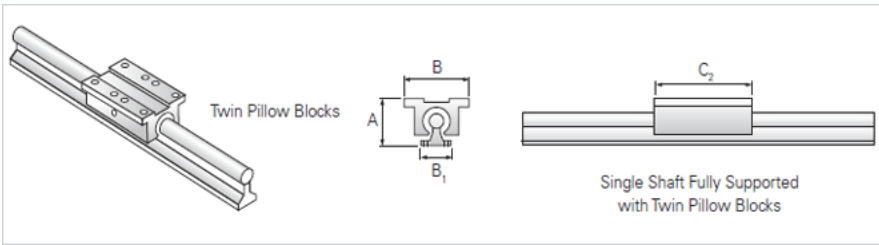

PowerTrax 131-16-TXX

Call 800-321-7800 or visit us online at www.nookindustries.com to configure and order your PowerTrax 131-16-TXX today!

Product Info

Nominal Shaft Diameter [in]	1.00
Pillow Block	TEP-16-OPN

Dimensions

A +/-0.003 [in]	2.937
B [in]	3.25
B1 [in]	2.13
C2 [in]	6.00

Performance Specifications

Load Maximum/Block [lbf]	1422
--------------------------	------