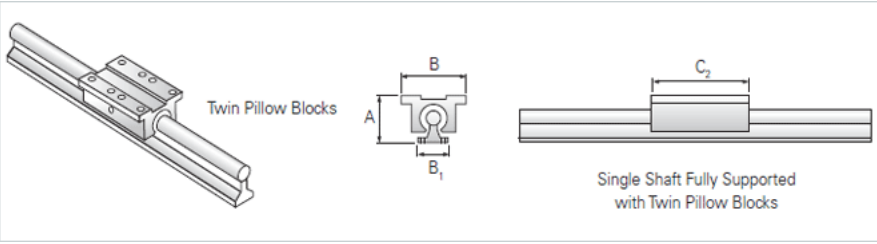

PowerTrax 131-16-TXX

Call 800-321-7800 or visit us online at www.nookindustries.com to configure and order your PowerTrax 131-16-TXX today!

Product Info

Nominal Shaft Diameter [in]	1.00
Pillow Block	TEP-16-OPN

Dimensions

A +/-0.003 [in]	2.937
B [in]	3.25
B1 [in]	2.13
C2 [in]	6.00

Performance Specifications

Load Maximum/Block [lbf]	1422
--------------------------	------