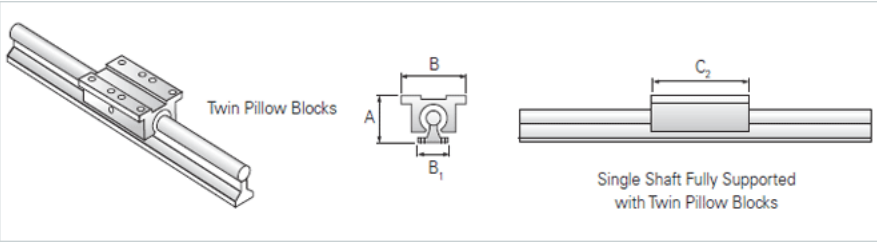

## PowerTrax 131-16-TXX

Call 800-321-7800 or visit us online at [www.nookindustries.com](http://www.nookindustries.com) to configure and order your PowerTrax 131-16-TXX today!

<b>Product Info</b>	
Nominal Shaft Diameter [in]	1.00
Pillow Block	TEP-16-OPN
<b>Dimensions</b>	
A +/-0.003 [in]	2.937
B [in]	3.25
B1 [in]	2.13
C2 [in]	6.00
<b>Performance Specifications</b>	
Load Maximum/Block [lbf]	1422