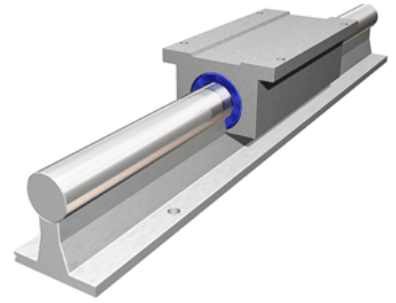

PowerTrax 131-16-TXX

Call 800-321-7800 or visit us online at www.nookindustries.com to configure and order your PowerTrax 131-16-TXX today!

Product Info

Nominal Shaft Diameter [in]	1.00
Pillow Block	TEP-16-OPN

Dimensions

A +/-0.003 [in]	2.937
B [in]	3.25
B1 [in]	2.13
C2 [in]	6.00

Performance Specifications

Load Maximum/Block [lbf]	1422
--------------------------	------