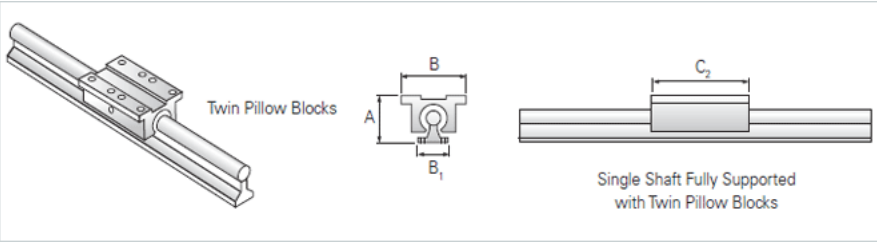

PowerTrax 131-12-TXX

Call 800-321-7800 or visit us online at www.nookindustries.com to configure and order your PowerTrax 131-12-TXX today!

Product Info

Nominal Shaft Diameter [in]	0.75
Pillow Block	TEP-12-OPN

Dimensions

A +/-0.003 [in]	2.437
B [in]	2.75
B1 [in]	1.75
C2 [in]	4.50

Performance Specifications

Load Maximum/Block [lbf]	796
--------------------------	-----