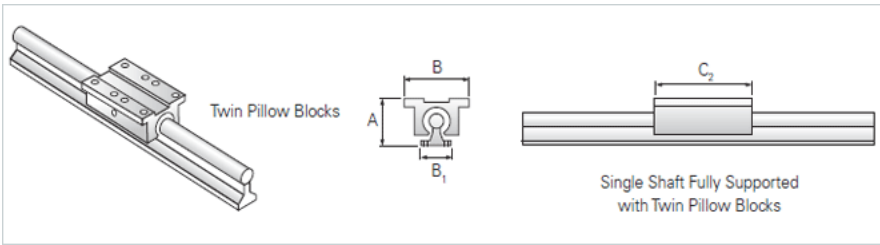

PowerTrax 131-12-TXX

Call 800-321-7800 or visit us online at www.nookindustries.com to configure and order your PowerTrax 131-12-TXX today!

Product Info

Nominal Shaft Diameter [in]	0.75
Pillow Block	TEP-12-OPN

Dimensions

A +/-0.003 [in]	2.437
B [in]	2.75
B1 [in]	1.75
C2 [in]	4.50

Performance Specifications

Load Maximum/Block [lbf]	796
--------------------------	-----