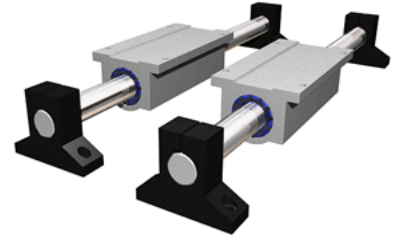

PowerTrax 122-24-TXX

Call 800-321-7800 or visit us online at www.nookindustries.com to configure and order your PowerTrax 122-24-TXX today!

Product Info

Nominal Shaft Diameter [in]	1.50
Pillow Block	TEP-24
End Support	NSB-24

Dimensions

A +/-0.003 [in]	3.750
B [in]	4.75
B1 [in]	4.75
C2 [in]	9.00
D [in]	1.25

Performance Specifications

Load Maximum/Block [lbf]	2752
Load Maximum/System [lbf]	5504