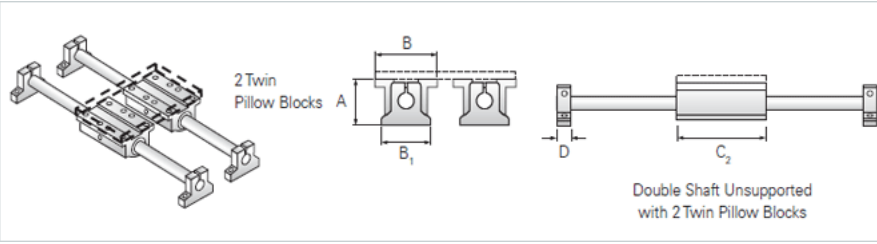

PowerTrax 122-24-TXX

Call 800-321-7800 or visit us online at www.nookindustries.com to configure and order your PowerTrax 122-24-TXX today!

Product Info

Nominal Shaft Diameter [in]	1.50
Pillow Block	TEP-24
End Support	NSB-24

Dimensions

A +/-0.003 [in]	3.750
B [in]	4.75
B1 [in]	4.75
C2 [in]	9.00
D [in]	1.25

Performance Specifications

Load Maximum/Block [lbf]	2752
Load Maximum/System [lbf]	5504