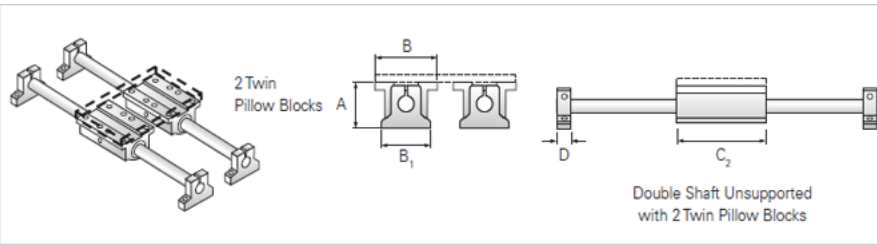

PowerTrax 122-24-TXX

Call 800-321-7800 or visit us online at www.nookindustries.com to configure and order your PowerTrax 122-24-TXX today!

Product Info

Nominal Shaft Diameter [in]	1.50
Pillow Block	TEP-24
End Support	NSB-24

Dimensions

A +/-0.003 [in]	3.750
B [in]	4.75
B1 [in]	4.75
C2 [in]	9.00
D [in]	1.25

Performance Specifications

Load Maximum/Block [lbf]	2752
Load Maximum/System [lbf]	5504