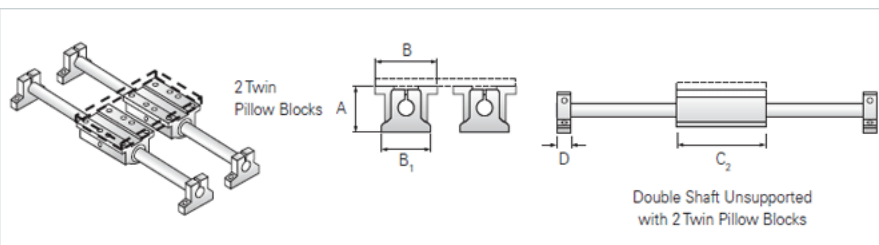

### Product Info

Nominal Shaft Diameter [in]	1.00
Pillow Block	TEP-16
End Support	NSB-16

### Dimensions

A +/-0.003 [in]	2.687
B [in]	3.25
B1 [in]	3.25
C2 [in]	6.00
D [in]	1.00

### Performance Specifications

Load Maximum/Block [lbf]	1450
Load Maximum/System [lbf]	2900