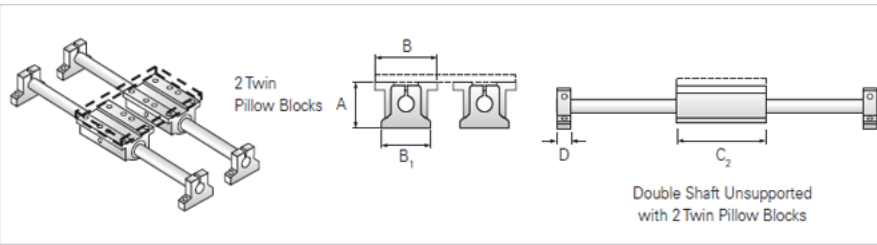

### Product Info

Nominal Shaft Diameter [in]	0.75
Pillow Block	TEP-12
End Support	NSB-12

### Dimensions

A +/-0.003 [in]	2.187
B [in]	2.75
B1 [in]	2.75
C2 [in]	4.50
D [in]	0.75

### Performance Specifications

Load Maximum/Block [lbf]	812
Load Maximum/System [lbf]	1624