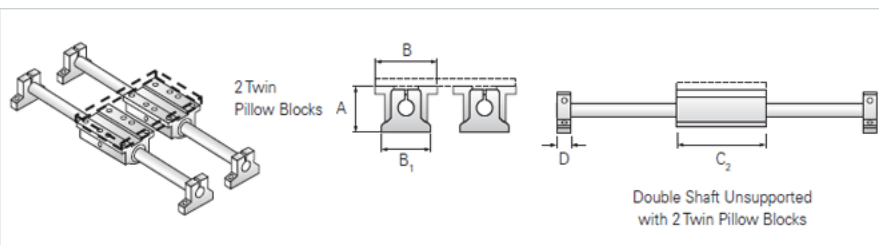

PowerTrax 122-12-TXX

Call 800-321-7800 or visit us online at www.nookindustries.com to configure and order your PowerTrax 122-12-TXX today!

Product Info

Nominal Shaft Diameter [in]	0.75
Pillow Block	TEP-12
End Support	NSB-12

Dimensions

A +/-0.003 [in]	2.187
B [in]	2.75
B1 [in]	2.75
C2 [in]	4.50
D [in]	0.75

Performance Specifications

Load Maximum/Block [lbf]	812
Load Maximum/System [lbf]	1624