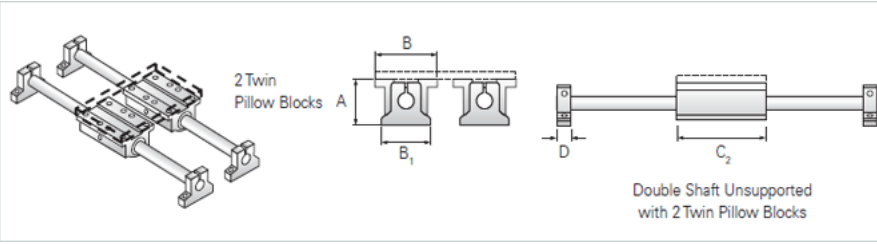

PowerTrax 122-12-TXX

Call 800-321-7800 or visit us online at www.nookindustries.com to configure and order your PowerTrax 122-12-TXX today!

Product Info

Nominal Shaft Diameter [in]	0.75
Pillow Block	TEP-12
End Support	NSB-12

Dimensions

A +/-0.003 [in]	2.187
B [in]	2.75
B1 [in]	2.75
C2 [in]	4.50
D [in]	0.75

Performance Specifications

Load Maximum/Block [lbf]	812
Load Maximum/System [lbf]	1624