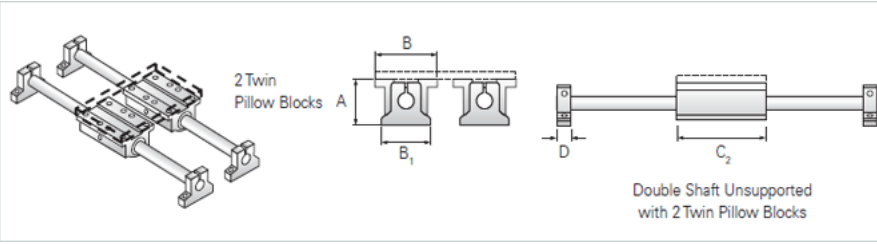

### Product Info

Nominal Shaft Diameter [in]	0.75
Pillow Block	TEP-12
End Support	NSB-12

### Dimensions

A +/-0.003 [in]	2.187
B [in]	2.75
B1 [in]	2.75
C2 [in]	4.50
D [in]	0.75

### Performance Specifications

Load Maximum/Block [lbf]	812
Load Maximum/System [lbf]	1624