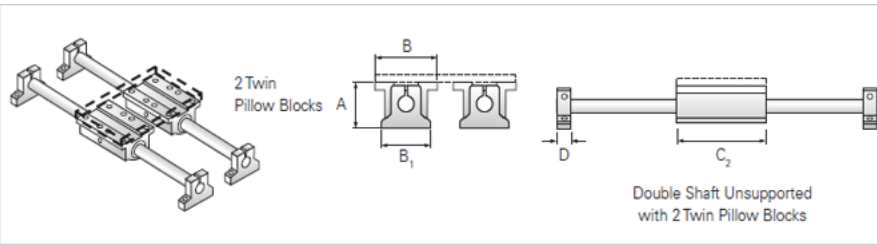

PowerTrax 122-08-TXX

Call 800-321-7800 or visit us online at www.nookindustries.com to configure and order your PowerTrax 122-08-TXX today!

Product Info

Nominal Shaft Diameter [in]	0.50
Pillow Block	TEP-8
End Support	NSB-8

Dimensions

A +/-0.003 [in]	1.687
B [in]	2.00
B1 [in]	2.00
C2 [in]	3.20
D [in]	0.63

Performance Specifications

Load Maximum/Block [lbf]	350
Load Maximum/System [lbf]	700