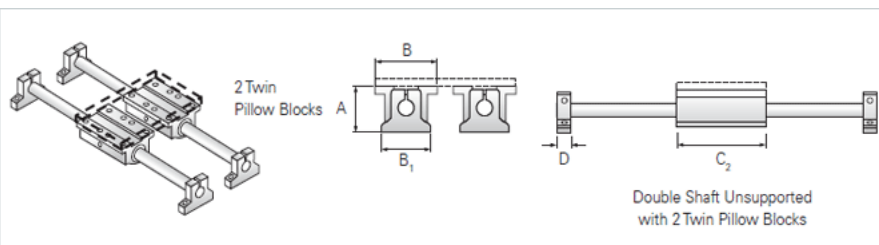

PowerTrax 122-06-TXX

Call 800-321-7800 or visit us online at www.nookindustries.com to configure and order your PowerTrax 122-06-TXX today!

Product Info

Nominal Shaft Diameter [in]	0.38
Pillow Block	TEP-6
End Support	NSB-6

Dimensions

A +/-0.003 [in]	1.250
B [in]	1.75
B1 [in]	1.63
C2 [in]	2.75
D [in]	0.56

Performance Specifications

Load Maximum/Block [lbf]	13668
Load Maximum/System [lbf]	272