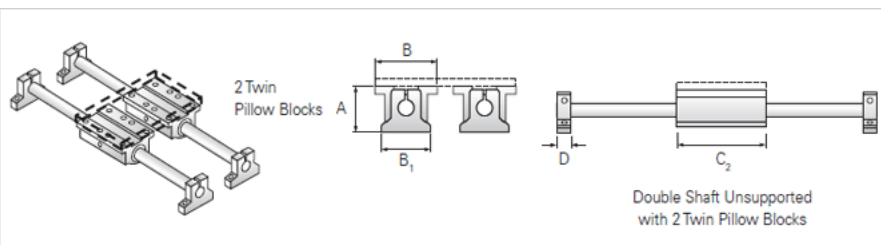

PowerTrax 122-06-TXX

Call 800-321-7800 or visit us online at www.nookindustries.com to configure and order your PowerTrax 122-06-TXX today!

Product Info

Nominal Shaft Diameter [in]	0.38
Pillow Block	TEP-6
End Support	NSB-6

Dimensions

A +/-0.003 [in]	1.250
B [in]	1.75
B1 [in]	1.63
C2 [in]	2.75
D [in]	0.56

Performance Specifications

Load Maximum/Block [lbf]	13668
Load Maximum/System [lbf]	272