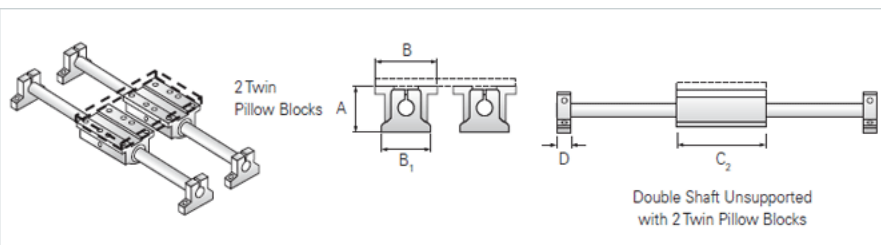

### Product Info

Nominal Shaft Diameter [in]	0.38
Pillow Block	TEP-6
End Support	NSB-6

### Dimensions

A +/-0.003 [in]	1.250
B [in]	1.75
B1 [in]	1.63
C2 [in]	2.75
D [in]	0.56

### Performance Specifications

Load Maximum/Block [lbf]	13668
Load Maximum/System [lbf]	272