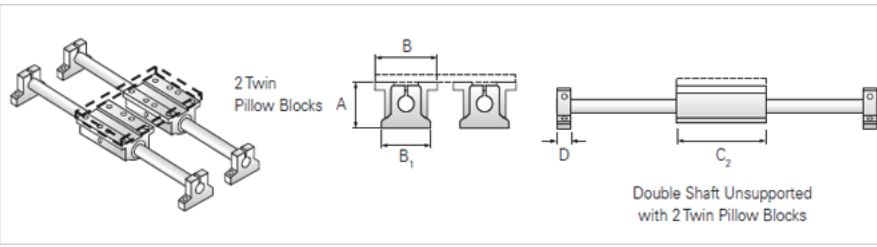

PowerTrax 122-06-TXX

Call 800-321-7800 or visit us online at www.nookindustries.com to configure and order your PowerTrax 122-06-TXX today!

Product Info

Nominal Shaft Diameter [in]	0.38
Pillow Block	TEP-6
End Support	NSB-6

Dimensions

A +/-0.003 [in]	1.250
B [in]	1.75
B1 [in]	1.63
C2 [in]	2.75
D [in]	0.56

Performance Specifications

Load Maximum/Block [lbf]	13668
Load Maximum/System [lbf]	272