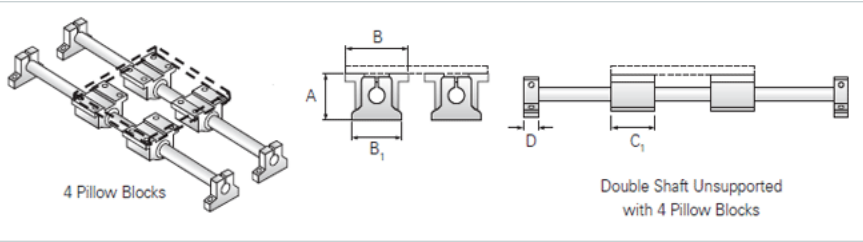

### Product Info

Nominal Shaft Diameter [in]	1.50
Pillow Block	XEP-24
End Support	NSB-24

### Dimensions

A +/-0.003 [in]	3.750
B [in]	4.75
B1 [in]	4.75
C1 [in]	4.00
D [in]	1.25

### Performance Specifications

Load Maximum/Block [lbf]	1376
Load Maximum/System [lbf]	5504