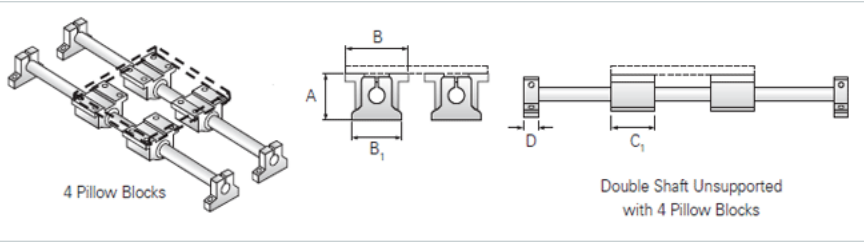

PowerTrax 122-12-SXX

Call 800-321-7800 or visit us online at www.nookindustries.com to configure and order your PowerTrax 122-12-SXX today!

Product Info

Nominal Shaft Diameter [in]	0.75
Pillow Block	XEP-12
End Support	NSB-12

Dimensions

A +/-0.003 [in]	2.187
B [in]	2.75
B1 [in]	2.75
C1 [in]	2.06
D [in]	0.75

Performance Specifications

Load Maximum/Block [lbf]	406
Load Maximum/System [lbf]	1624