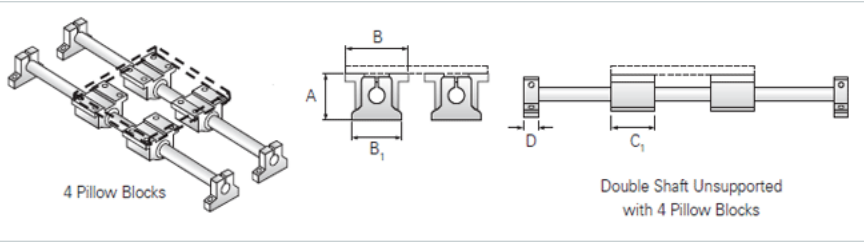

### Product Info

Nominal Shaft Diameter [in]	0.75
Pillow Block	XEP-12
End Support	NSB-12

### Dimensions

A +/-0.003 [in]	2.187
B [in]	2.75
B1 [in]	2.75
C1 [in]	2.06
D [in]	0.75

### Performance Specifications

Load Maximum/Block [lbf]	406
Load Maximum/System [lbf]	1624