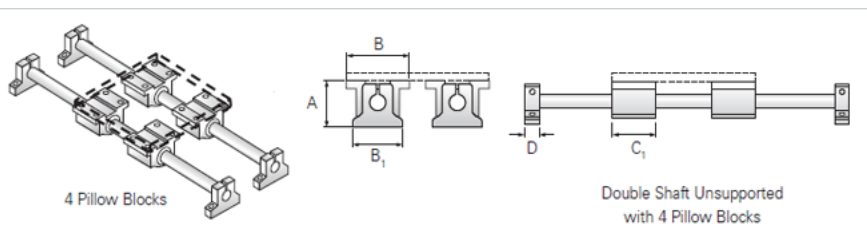

### Product Info

Nominal Shaft Diameter [in]	0.75
Pillow Block	XEP-12
End Support	NSB-12

### Dimensions

A +/-0.003 [in]	2.187
B [in]	2.75
B1 [in]	2.75
C1 [in]	2.06
D [in]	0.75

### Performance Specifications

Load Maximum/Block [lbf]	406
Load Maximum/System [lbf]	1624