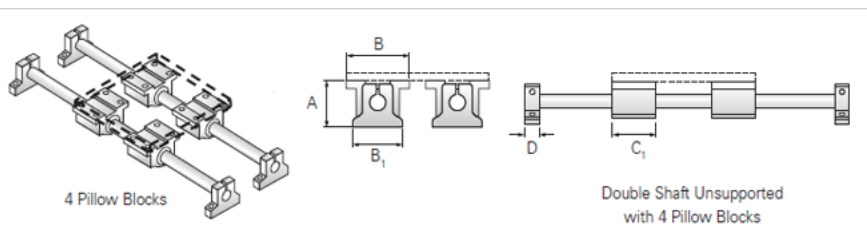

PowerTrax 122-12-SXX

Call 800-321-7800 or visit us online at www.nookindustries.com to configure and order your PowerTrax 122-12-SXX today!

Product Info

Nominal Shaft Diameter [in]	0.75
Pillow Block	XEP-12
End Support	NSB-12

Dimensions

A +/-0.003 [in]	2.187
B [in]	2.75
B1 [in]	2.75
C1 [in]	2.06
D [in]	0.75

Performance Specifications

Load Maximum/Block [lbf]	406
Load Maximum/System [lbf]	1624