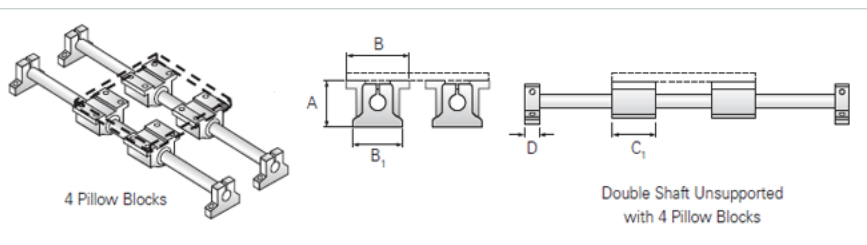

### Product Info

Nominal Shaft Diameter [in]	0.50
Pillow Block	XEP-8
End Support	NSB-8

### Dimensions

A +/-0.003 [in]	1.687
B [in]	2.00
B1 [in]	2.00
C1 [in]	1.69
D [in]	0.63

### Performance Specifications

Load Maximum/Block [lbf]	175
Load Maximum/System [lbf]	700