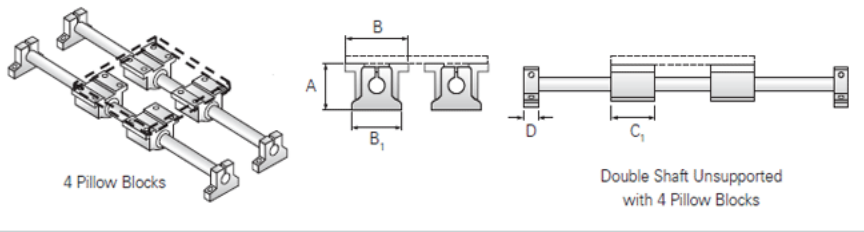

### Product Info

Nominal Shaft Diameter [in]	0.38
Pillow Block	XEP-6
End Support	NSB-6

### Dimensions

A +/-0.003 [in]	1.250
B [in]	1.75
B1 [in]	1.63
C1 [in]	1.31
D [in]	0.56

### Performance Specifications

Load Maximum/Block [lbf]	68
Load Maximum/System [lbf]	272