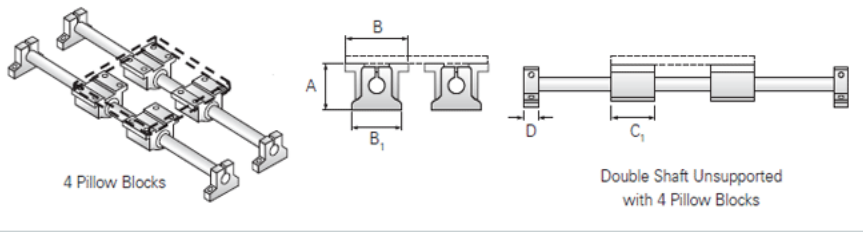

PowerTrax 122-06-SXX

Call 800-321-7800 or visit us online at www.nookindustries.com to configure and order your PowerTrax 122-06-SXX today!

Product Info

Nominal Shaft Diameter [in]	0.38
Pillow Block	XEP-6
End Support	NSB-6

Dimensions

A +/-0.003 [in]	1.250
B [in]	1.75
B1 [in]	1.63
C1 [in]	1.31
D [in]	0.56

Performance Specifications

Load Maximum/Block [lbf]	68
Load Maximum/System [lbf]	272