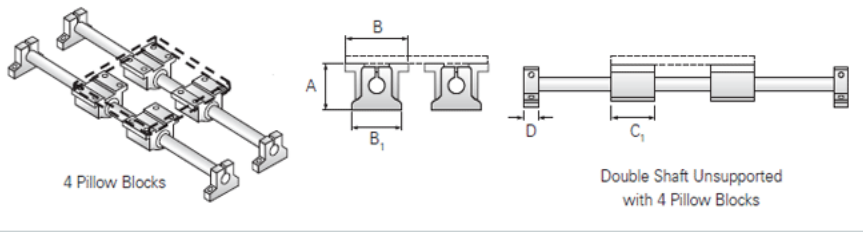

PowerTrax 122-06-SXX

Call 800-321-7800 or visit us online at www.nookindustries.com to configure and order your PowerTrax 122-06-SXX today!

Product Info

| | |
|-----------------------------|-------|
| Nominal Shaft Diameter [in] | 0.38 |
| Pillow Block | XEP-6 |
| End Support | NSB-6 |

Dimensions

| | |
|-----------------|-------|
| A +/-0.003 [in] | 1.250 |
| B [in] | 1.75 |
| B1 [in] | 1.63 |
| C1 [in] | 1.31 |
| D [in] | 0.56 |

Performance Specifications

| | |
|---------------------------|-----|
| Load Maximum/Block [lbf] | 68 |
| Load Maximum/System [lbf] | 272 |