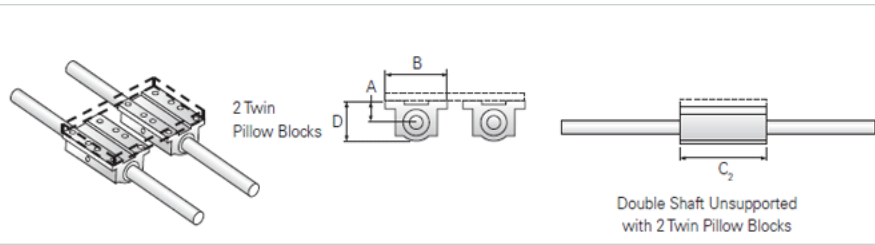

PowerTrax 112-24-TXX

Call 800-321-7800 or visit us online at www.nookindustries.com to configure and order your PowerTrax 112-24-TXX today!

Product Info

Nominal Shaft Diameter [in]	1.50
Pillow Block	TEP-24

Dimensions

A +/-0.001 [in]	1.750
B [in]	4.75
C2 [in]	9.00
D [in]	3.25

Performance Specifications

Load Maximum/Block [lbf]	2752
Load Maximum/System [lbf]	5504