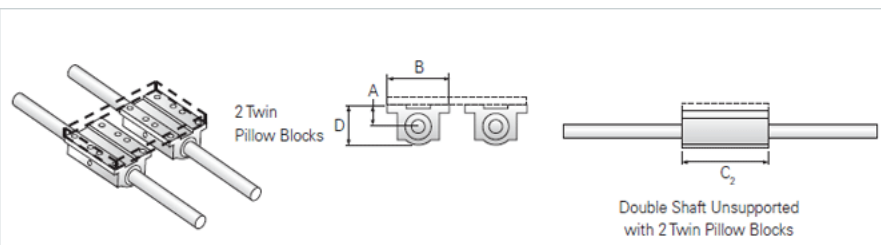

PowerTrax 112-24-TXX

Call 800-321-7800 or visit us online at www.nookindustries.com to configure and order your PowerTrax 112-24-TXX today!

Product Info

Nominal Shaft Diameter [in]	1.50
Pillow Block	TEP-24

Dimensions

A +/-0.001 [in]	1.750
B [in]	4.75
C2 [in]	9.00
D [in]	3.25

Performance Specifications

Load Maximum/Block [lbf]	2752
Load Maximum/System [lbf]	5504