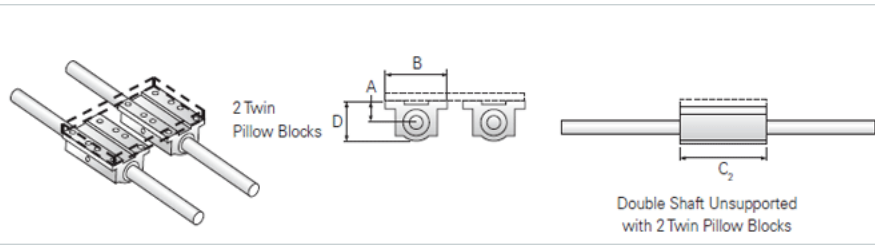

PowerTrax 112-24-TXX

Call 800-321-7800 or visit us online at www.nookindustries.com to configure and order your PowerTrax 112-24-TXX today!

Product Info

| | |
|-----------------------------|--------|
| Nominal Shaft Diameter [in] | 1.50 |
| Pillow Block | TEP-24 |

Dimensions

| | |
|-----------------|-------|
| A +/-0.001 [in] | 1.750 |
| B [in] | 4.75 |
| C2 [in] | 9.00 |
| D [in] | 3.25 |

Performance Specifications

| | |
|---------------------------|------|
| Load Maximum/Block [lbf] | 2752 |
| Load Maximum/System [lbf] | 5504 |