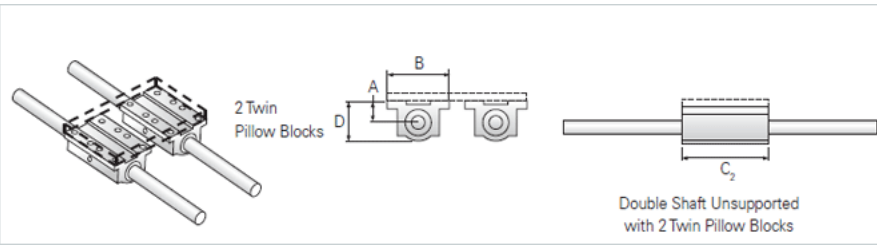

PowerTrax 112-24-TXX

Call 800-321-7800 or visit us online at www.nookindustries.com to configure and order your PowerTrax 112-24-TXX today!

Product Info

Nominal Shaft Diameter [in]	1.50
Pillow Block	TEP-24

Dimensions

A +/-0.001 [in]	1.750
B [in]	4.75
C2 [in]	9.00
D [in]	3.25

Performance Specifications

Load Maximum/Block [lbf]	2752
Load Maximum/System [lbf]	5504