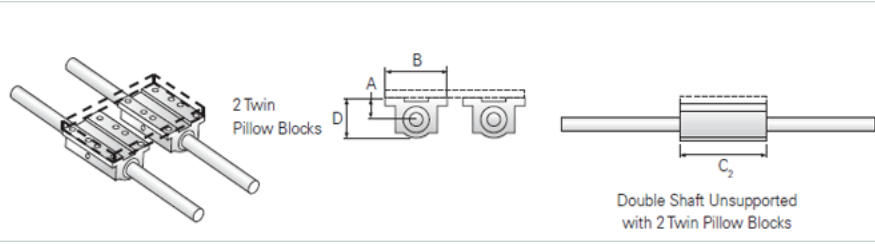

PowerTrax 112-24-TXX

Call 800-321-7800 or visit us online at www.nookindustries.com to configure and order your PowerTrax 112-24-TXX today!

Product Info

Nominal Shaft Diameter [in]	1.50
Pillow Block	TEP-24

Dimensions

A +/-0.001 [in]	1.750
B [in]	4.75
C2 [in]	9.00
D [in]	3.25

Performance Specifications

Load Maximum/Block [lbf]	2752
Load Maximum/System [lbf]	5504