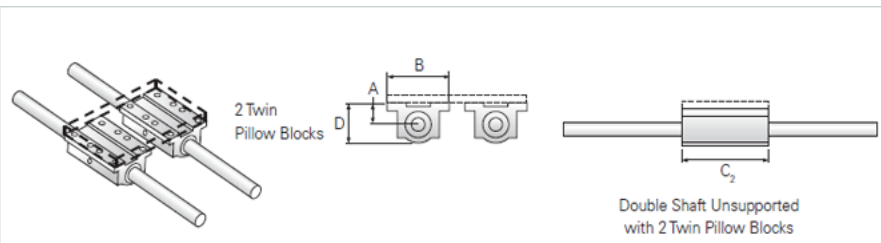

PowerTrax 112-24-TXX

Call 800-321-7800 or visit us online at www.nookindustries.com to configure and order your PowerTrax 112-24-TXX today!

Product Info

Nominal Shaft Diameter [in]	1.50
Pillow Block	TEP-24

Dimensions

A +/-0.001 [in]	1.750
B [in]	4.75
C2 [in]	9.00
D [in]	3.25

Performance Specifications

Load Maximum/Block [lbf]	2752
Load Maximum/System [lbf]	5504