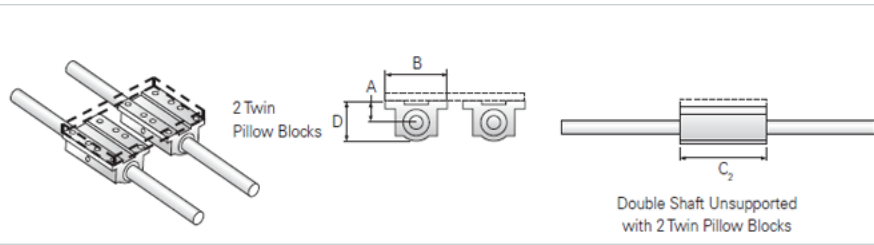

### Product Info

Nominal Shaft Diameter [in]	1.00
Pillow Block	TEP-16

### Dimensions

A +/-0.001 [in]	1.187
B [in]	3.25
C2 [in]	6.00
D [in]	2.19

### Performance Specifications

Load Maximum/Block [lbf]	1450
Load Maximum/System [lbf]	2900