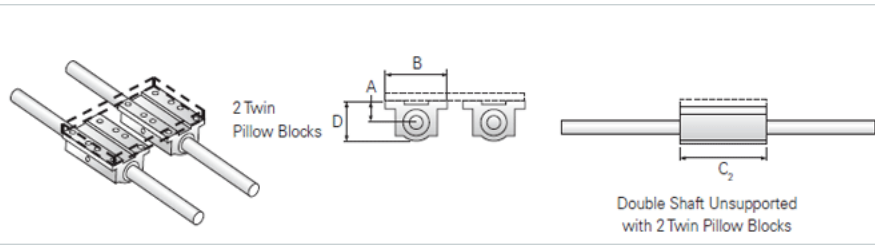

### Product Info

Nominal Shaft Diameter [in]	1.00
Pillow Block	TEP-16

### Dimensions

A +/-0.001 [in]	1.187
B [in]	3.25
C2 [in]	6.00
D [in]	2.19

### Performance Specifications

Load Maximum/Block [lbf]	1450
Load Maximum/System [lbf]	2900