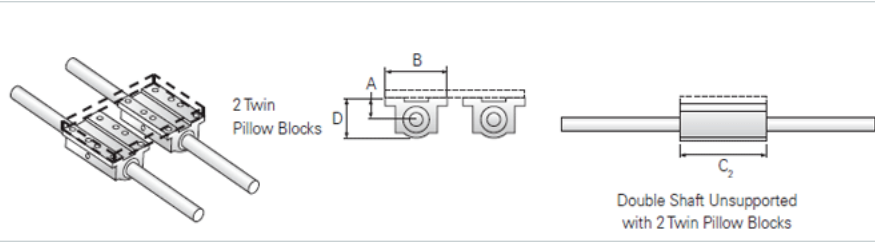

### Product Info

Nominal Shaft Diameter [in]	0.75
Pillow Block	TEP-12

### Dimensions

A +/-0.001 [in]	0.937
B [in]	2.75
C2 [in]	4.50
D [in]	1.75

### Performance Specifications

Load Maximum/Block [lbf]	812
Load Maximum/System [lbf]	1624