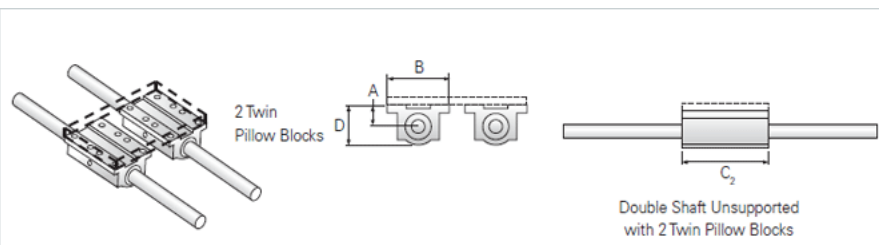

PowerTrax 112-12-TXX

Call 800-321-7800 or visit us online at www.nookindustries.com to configure and order your PowerTrax 112-12-TXX today!

Product Info

Nominal Shaft Diameter [in]	0.75
Pillow Block	TEP-12

Dimensions

A +/-0.001 [in]	0.937
B [in]	2.75
C2 [in]	4.50
D [in]	1.75

Performance Specifications

Load Maximum/Block [lbf]	812
Load Maximum/System [lbf]	1624