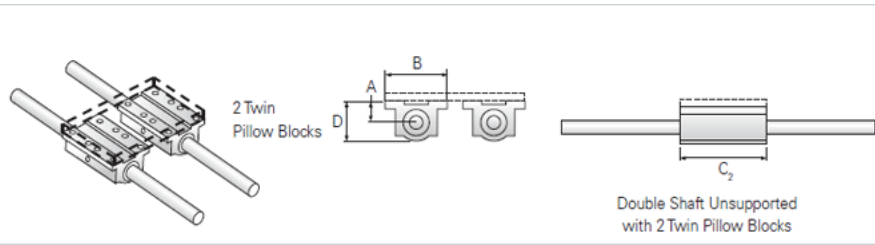

PowerTrax 112-12-TXX

Call 800-321-7800 or visit us online at www.nookindustries.com to configure and order your PowerTrax 112-12-TXX today!

Product Info

Nominal Shaft Diameter [in]	0.75
Pillow Block	TEP-12

Dimensions

A +/-0.001 [in]	0.937
B [in]	2.75
C2 [in]	4.50
D [in]	1.75

Performance Specifications

Load Maximum/Block [lbf]	812
Load Maximum/System [lbf]	1624