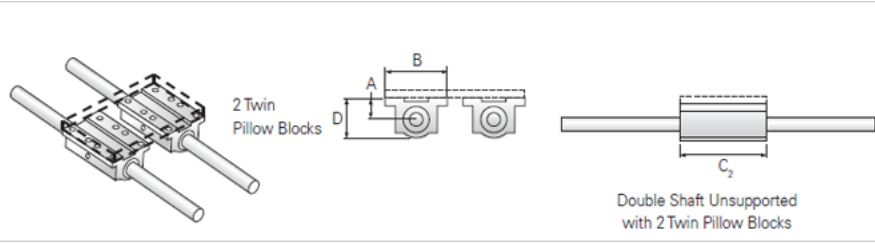

PowerTrax 112-12-TXX

Call 800-321-7800 or visit us online at www.nookindustries.com to configure and order your PowerTrax 112-12-TXX today!

Product Info

Nominal Shaft Diameter [in]	0.75
Pillow Block	TEP-12

Dimensions

A +/-0.001 [in]	0.937
B [in]	2.75
C2 [in]	4.50
D [in]	1.75

Performance Specifications

Load Maximum/Block [lbf]	812
Load Maximum/System [lbf]	1624