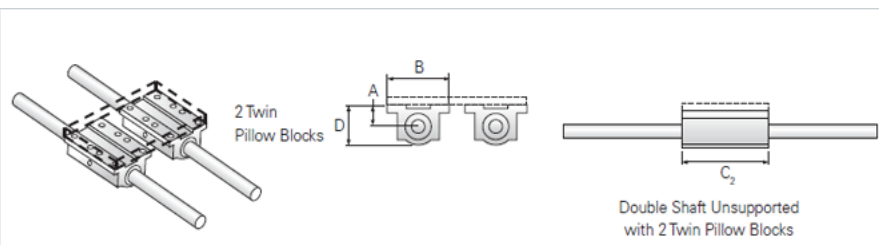

PowerTrax 112-08-TXX

Call 800-321-7800 or visit us online at www.nookindustries.com to configure and order your PowerTrax 112-08-TXX today!

Product Info

Nominal Shaft Diameter [in]	0.50
Pillow Block	TEP-8

Dimensions

A +/-0.001 [in]	0.687
B [in]	2.00
C2 [in]	3.50
D [in]	1.25

Performance Specifications

Load Maximum/Block [lbf]	350
Load Maximum/System [lbf]	700