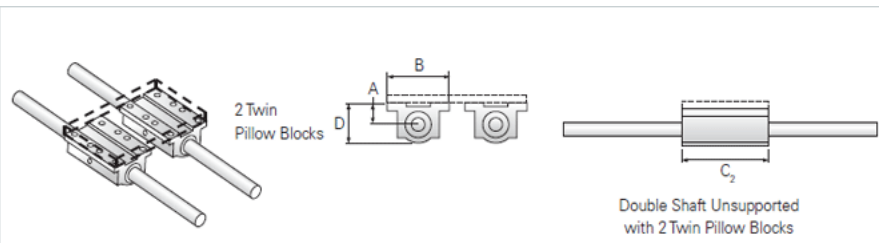

PowerTrax 112-08-TXX

Call 800-321-7800 or visit us online at www.nookindustries.com to configure and order your PowerTrax 112-08-TXX today!

Product Info

Nominal Shaft Diameter [in]	0.50
Pillow Block	TEP-8

Dimensions

A +/-0.001 [in]	0.687
B [in]	2.00
C2 [in]	3.50
D [in]	1.25

Performance Specifications

Load Maximum/Block [lbf]	350
Load Maximum/System [lbf]	700