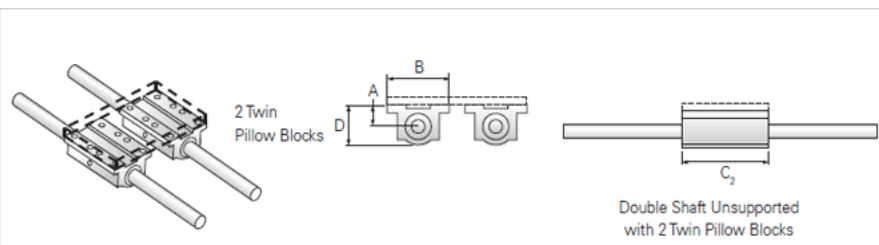

PowerTrax 112-08-TXX

Call 800-321-7800 or visit us online at www.nookindustries.com to configure and order your PowerTrax 112-08-TXX today!

Product Info

| | |
|-----------------------------|-------|
| Nominal Shaft Diameter [in] | 0.50 |
| Pillow Block | TEP-8 |

Dimensions

| | |
|-----------------|-------|
| A +/-0.001 [in] | 0.687 |
| B [in] | 2.00 |
| C2 [in] | 3.50 |
| D [in] | 1.25 |

Performance Specifications

| | |
|---------------------------|-----|
| Load Maximum/Block [lbf] | 350 |
| Load Maximum/System [lbf] | 700 |