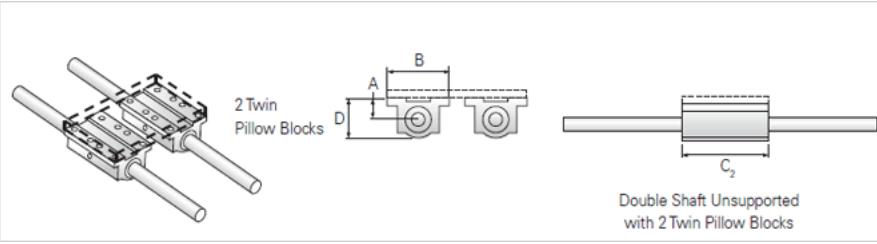

### Product Info

Nominal Shaft Diameter [in]	0.38
Pillow Block	TEP-6

### Dimensions

A +/-0.001 [in]	0.500
B [in]	1.75
C2 [in]	2.75
D [in]	0.94

### Performance Specifications

Load Maximum/Block [lbf]	136
Load Maximum/System [lbf]	272