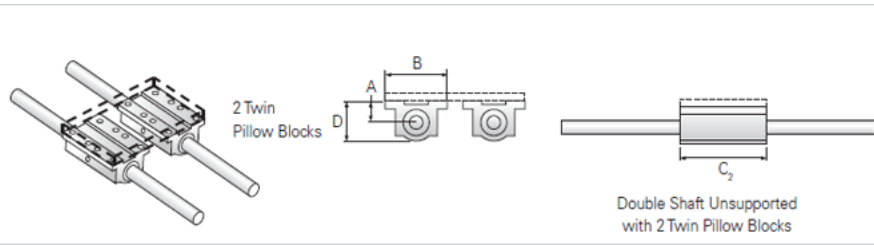

### Product Info

Nominal Shaft Diameter [in]	0.38
Pillow Block	TEP-6

### Dimensions

A +/-0.001 [in]	0.500
B [in]	1.75
C2 [in]	2.75
D [in]	0.94

### Performance Specifications

Load Maximum/Block [lbf]	136
Load Maximum/System [lbf]	272