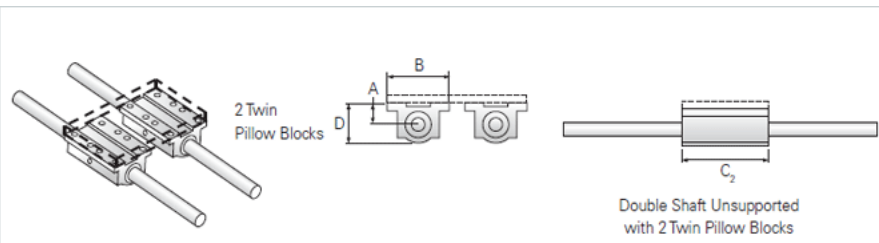

PowerTrax 112-06-TXX

Call 800-321-7800 or visit us online at www.nookindustries.com to configure and order your PowerTrax 112-06-TXX today!

Product Info

Nominal Shaft Diameter [in]	0.38
Pillow Block	TEP-6

Dimensions

A +/-0.001 [in]	0.500
B [in]	1.75
C2 [in]	2.75
D [in]	0.94

Performance Specifications

Load Maximum/Block [lbf]	136
Load Maximum/System [lbf]	272