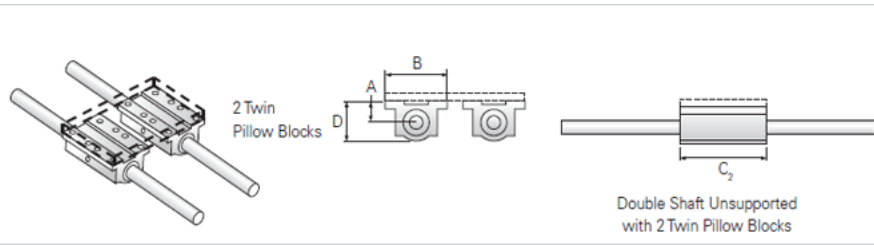

PowerTrax 112-06-TXX

Call 800-321-7800 or visit us online at www.nookindustries.com to configure and order your PowerTrax 112-06-TXX today!

Product Info

Nominal Shaft Diameter [in]	0.38
Pillow Block	TEP-6

Dimensions

A +/-0.001 [in]	0.500
B [in]	1.75
C2 [in]	2.75
D [in]	0.94

Performance Specifications

Load Maximum/Block [lbf]	136
Load Maximum/System [lbf]	272