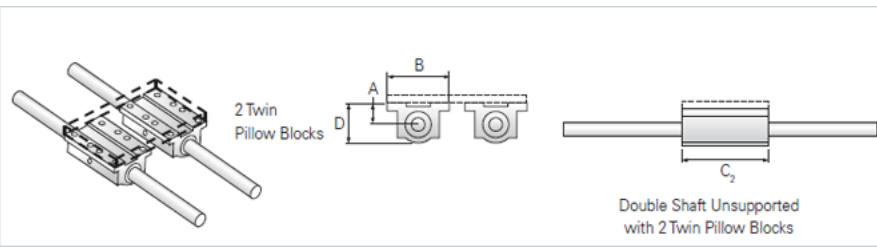

PowerTrax 112-06-TXX

Call 800-321-7800 or visit us online at www.nookindustries.com to configure and order your PowerTrax 112-06-TXX today!

Product Info

Nominal Shaft Diameter [in]	0.38
Pillow Block	TEP-6

Dimensions

A +/-0.001 [in]	0.500
B [in]	1.75
C2 [in]	2.75
D [in]	0.94

Performance Specifications

Load Maximum/Block [lbf]	136
Load Maximum/System [lbf]	272