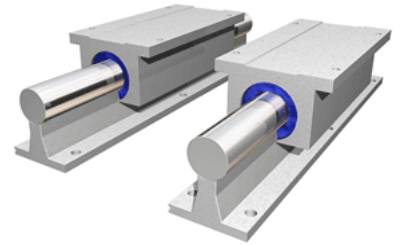

### Product Info

Nominal Shaft Diameter [in]	1.50
Pillow Block	TEP-24-OPN

### Dimensions

A +/-0.003 [in]	4.250
B [in]	4.75
B1 [in]	3.00
C2 [in]	9.00