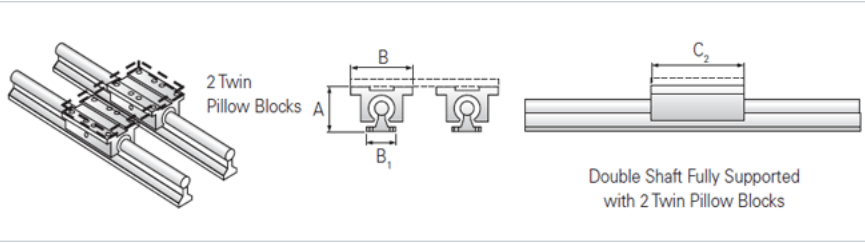

PowerTrax 132-24-TXX

Call 800-321-7800 or visit us online at www.nookindustries.com to configure and order your PowerTrax 132-24-TXX today!

Product Info

Nominal Shaft Diameter [in]	1.50
Pillow Block	TEP-24-OPN

Dimensions

A +/-0.003 [in]	4.250
B [in]	4.75
B1 [in]	3.00
C2 [in]	9.00

Performance Specifications

Load Maximum/Block [lbf]	2692
Load Maximum/System [lbf]	5384