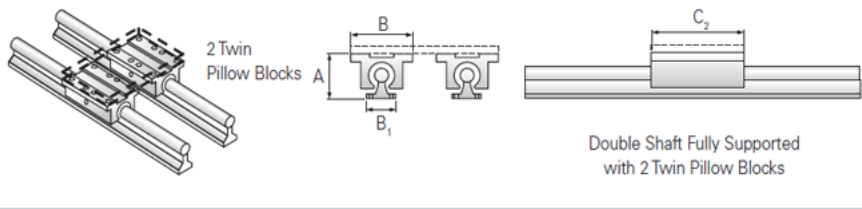

### Product Info

Nominal Shaft Diameter [in]	1.50
Pillow Block	TEP-24-OPN

### Dimensions

A +/-0.003 [in]	4.250
B [in]	4.75
B1 [in]	3.00
C2 [in]	9.00

### Performance Specifications

Load Maximum/Block [lbf]	2692
Load Maximum/System [lbf]	5384