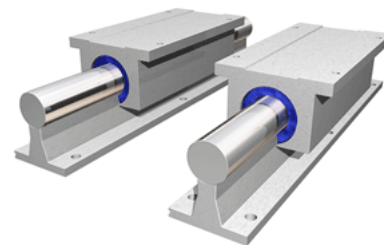

PowerTrax 132-24-TXX

Call 800-321-7800 or visit us online at www.nookindustries.com to configure and order your PowerTrax 132-24-TXX today!

Product Info

Nominal Shaft Diameter [in]	1.50
Pillow Block	TEP-24-OPN

Dimensions

A +/-0.003 [in]	4.250
B [in]	4.75
B1 [in]	3.00
C2 [in]	9.00

Performance Specifications

Load Maximum/Block [lbf]	2692
Load Maximum/System [lbf]	5384