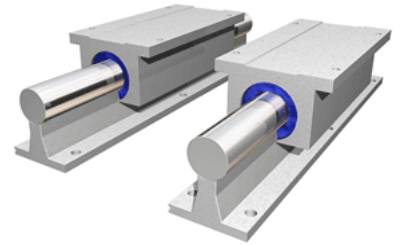

PowerTrax 132-24-TXX

Call 800-321-7800 or visit us online at www.nookindustries.com to configure and order your PowerTrax 132-24-TXX today!

Product Info

Nominal Shaft Diameter [in]	1.50
Pillow Block	TEP-24-OPN

Dimensions

A +/-0.003 [in]	4.250
B [in]	4.75
B1 [in]	3.00
C2 [in]	9.00

Performance Specifications

Load Maximum/Block [lbf]	2692
Load Maximum/System [lbf]	5384