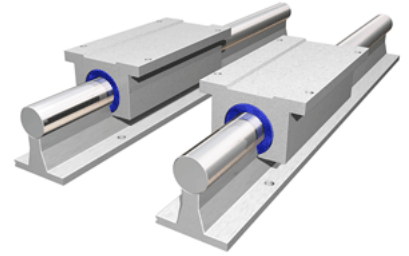

PowerTrax 132-16-TXX

Call 800-321-7800 or visit us online at www.nookindustries.com to configure and order your PowerTrax 132-16-TXX today!

Product Info

Nominal Shaft Diameter [in]	1.00
Pillow Block	TEP-16-OPN

Dimensions

A +/-0.003 [in]	2.937
B [in]	3.25
B ₁ [in]	2.13
C ₂ [in]	6.00

Performance Specifications

Load Maximum/Block [lbf]	1422
Load Maximum/System [lbf]	2844