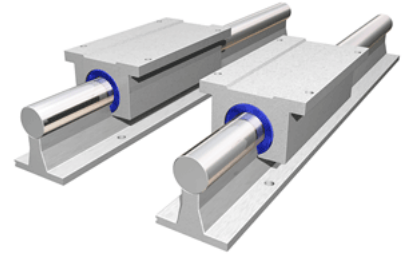

### Product Info

Nominal Shaft Diameter [in]	1.00
Pillow Block	TEP-16-OPN

### Dimensions

A +/-0.003 [in]	2.937
B [in]	3.25
B1 [in]	2.13
C2 [in]	6.00