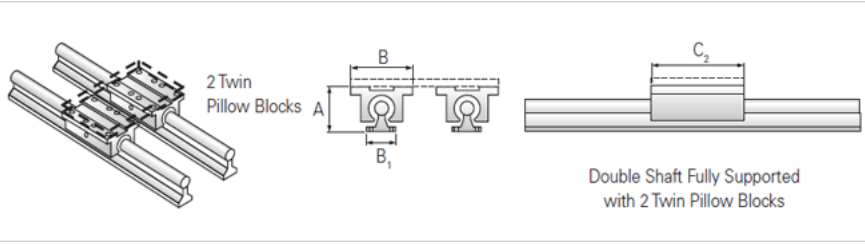

### Product Info

Nominal Shaft Diameter [in]	1.00
Pillow Block	TEP-16-OPN

### Dimensions

A +/-0.003 [in]	2.937
B [in]	3.25
B1 [in]	2.13
C2 [in]	6.00

### Performance Specifications

Load Maximum/Block [lbf]	1422
Load Maximum/System [lbf]	2844