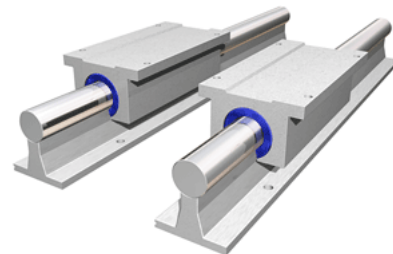

PowerTrax 132-16-TXX

Call 800-321-7800 or visit us online at www.nookindustries.com to configure and order your PowerTrax 132-16-TXX today!

Product Info

Nominal Shaft Diameter [in]	1.00
Pillow Block	TEP-16-OPN

Dimensions

A +/-0.003 [in]	2.937
B [in]	3.25
B1 [in]	2.13
C2 [in]	6.00

Performance Specifications

Load Maximum/Block [lbf]	1422
Load Maximum/System [lbf]	2844