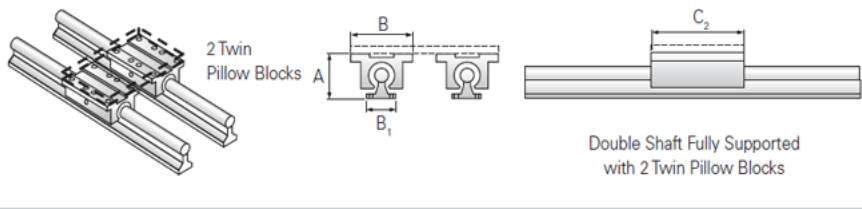

### Product Info

Nominal Shaft Diameter [in]	1.00
Pillow Block	TEP-16-OPN

### Dimensions

A +/-0.003 [in]	2.937
B [in]	3.25
B1 [in]	2.13
C2 [in]	6.00

### Performance Specifications

Load Maximum/Block [lbf]	1422
Load Maximum/System [lbf]	2844