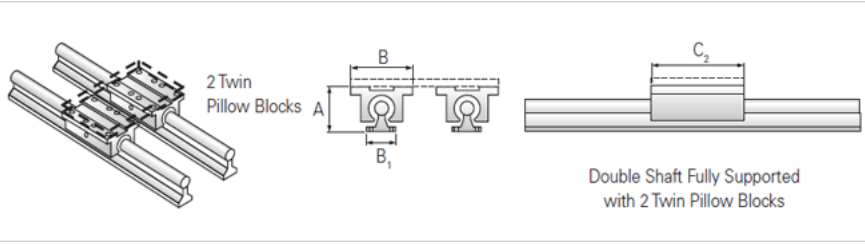

PowerTrax 132-16-TXX

Call 800-321-7800 or visit us online at www.nookindustries.com to configure and order your PowerTrax 132-16-TXX today!

Product Info

Nominal Shaft Diameter [in]	1.00
Pillow Block	TEP-16-OPN

Dimensions

A +/-0.003 [in]	2.937
B [in]	3.25
B ₁ [in]	2.13
C ₂ [in]	6.00

Performance Specifications

Load Maximum/Block [lbf]	1422
Load Maximum/System [lbf]	2844