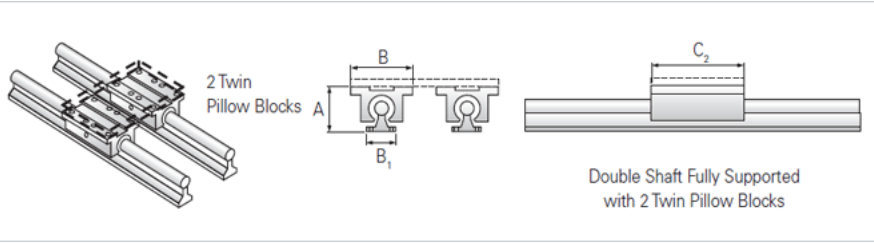

## PowerTrax 132-12-TXX

Call 800-321-7800 or visit us online at [www.nookindustries.com](http://www.nookindustries.com) to configure and order your PowerTrax 132-12-TXX today!

Product Info	
Nominal Shaft Diameter [in]	0.75
Pillow Block	TEP-12-OPN
Dimensions	
A +/-0.003 [in]	2.437
B [in]	2.75
B1 [in]	1.75
C2 [in]	4.50
Performance Specifications	
Load Maximum/Block [lbf]	796
Load Maximum/System [lbf]	1584