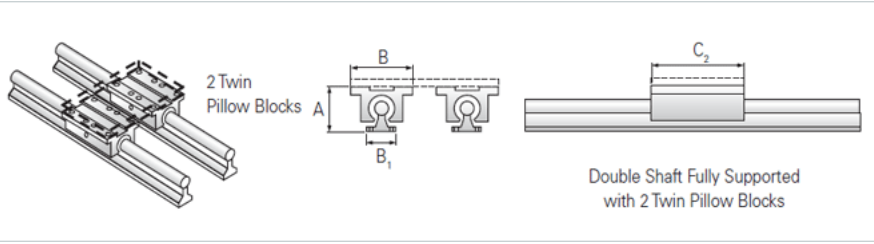

PowerTrax 132-12-TXX

Call 800-321-7800 or visit us online at www.nookindustries.com to configure and order your PowerTrax 132-12-TXX today!

Product Info	
Nominal Shaft Diameter [in]	0.75
Pillow Block	TEP-12-OPN
Dimensions	
A +/-0.003 [in]	2.437
B [in]	2.75
B1 [in]	1.75
C2 [in]	4.50
Performance Specifications	
Load Maximum/Block [lbf]	796
Load Maximum/System [lbf]	1584