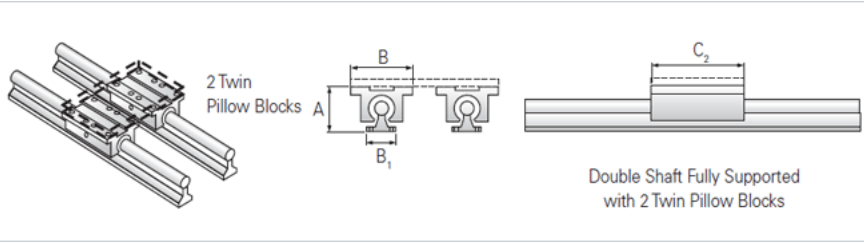

PowerTrax 132-08-TXX

Call 800-321-7800 or visit us online at www.nookindustries.com to configure and order your PowerTrax 132-08-TXX today!

Product Info

| | |
|-----------------------------|-----------|
| Nominal Shaft Diameter [in] | 0.50 |
| Pillow Block | TEP-8-OPN |

Dimensions

| | |
|-----------------|-------|
| A +/-0.003 [in] | 1.812 |
| B [in] | 2.00 |
| B1 [in] | 1.50 |
| C2 [in] | 3.50 |

Performance Specifications

| | |
|---------------------------|-----|
| Load Maximum/Block [lbf] | 304 |
| Load Maximum/System [lbf] | 608 |