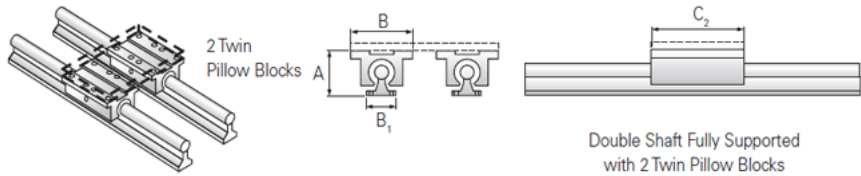

### Product Info

Nominal Shaft Diameter [in]	0.50
Pillow Block	TEP-8-OPN

### Dimensions

A +/-0.003 [in]	1.812
B [in]	2.00
B1 [in]	1.50
C2 [in]	3.50

### Performance Specifications

Load Maximum/Block [lbf]	304
Load Maximum/System [lbf]	608