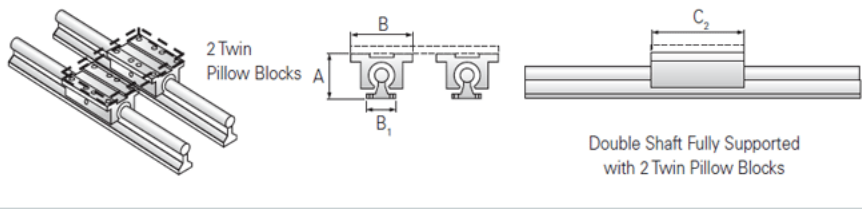

PowerTrax 132-08-TXX

Call 800-321-7800 or visit us online at www.nookindustries.com to configure and order your PowerTrax 132-08-TXX today!

Product Info

Nominal Shaft Diameter [in]	0.50
Pillow Block	TEP-8-OPN

Dimensions

A +/-0.003 [in]	1.812
B [in]	2.00
B1 [in]	1.50
C2 [in]	3.50

Performance Specifications

Load Maximum/Block [lbf]	304
Load Maximum/System [lbf]	608