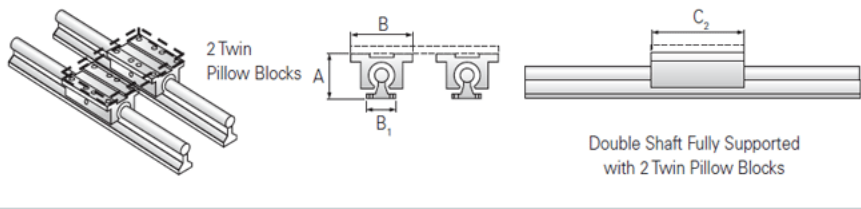

PowerTrax 132-08-TXX

Call 800-321-7800 or visit us online at www.nookindustries.com to configure and order your PowerTrax 132-08-TXX today!

Product Info

Nominal Shaft Diameter [in]	0.50
Pillow Block	TEP-8-OPN

Dimensions

A +/-0.003 [in]	1.812
B [in]	2.00
B1 [in]	1.50
C2 [in]	3.50

Performance Specifications

Load Maximum/Block [lbf]	304
Load Maximum/System [lbf]	608