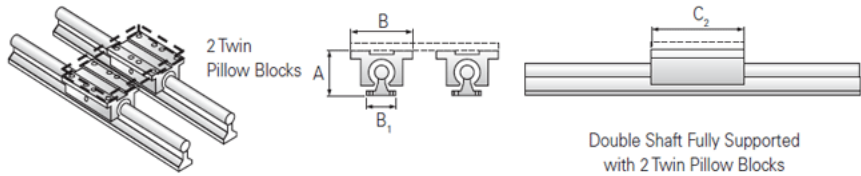

PowerTrax 132-08-TXX

Call 800-321-7800 or visit us online at www.nookindustries.com to configure and order your PowerTrax 132-08-TXX today!

Product Info

Nominal Shaft Diameter [in]	0.50
Pillow Block	TEP-8-OPN

Dimensions

A +/-0.003 [in]	1.812
B [in]	2.00
B1 [in]	1.50
C2 [in]	3.50

Performance Specifications

Load Maximum/Block [lbf]	304
Load Maximum/System [lbf]	608