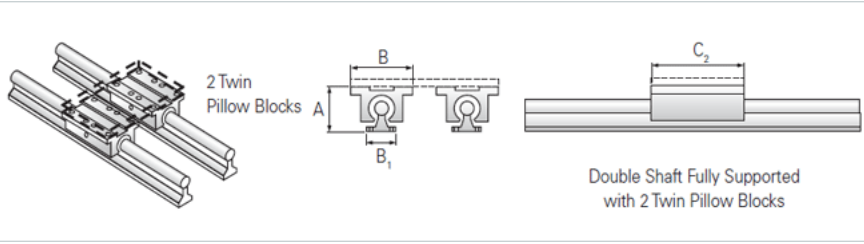

PowerTrax 132-08-TXX

Call 800-321-7800 or visit us online at www.nookindustries.com to configure and order your PowerTrax 132-08-TXX today!

Product Info

Nominal Shaft Diameter [in]	0.50
Pillow Block	TEP-8-OPN

Dimensions

A +/-0.003 [in]	1.812
B [in]	2.00
B1 [in]	1.50
C2 [in]	3.50

Performance Specifications

Load Maximum/Block [lbf]	304
Load Maximum/System [lbf]	608