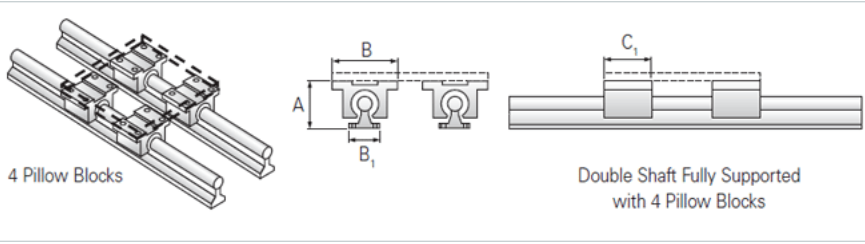

PowerTrax 132-24-SXX

Call 800-321-7800 or visit us online at www.nookindustries.com to configure and order your PowerTrax 132-24-SXX today!

Product Info

Nominal Shaft Diameter [in]	1.50
Pillow Block	TEP-24-OPN

Dimensions

A +/-0.003 [in]	4.250
B [in]	4.75
B1 [in]	3.00
C1 [in]	4.00

Performance Specifications

Load Maximum/Block [lbf]	1346
Load Maximum/System [lbf]	5384