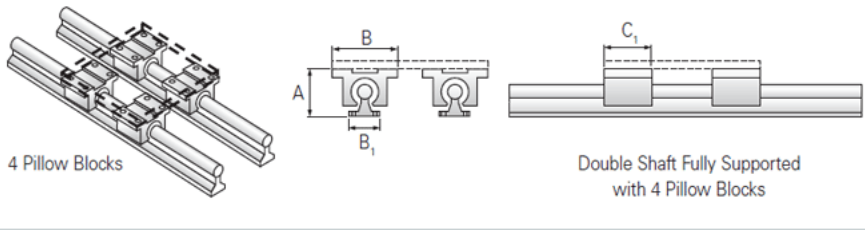

PowerTrax 132-24-SXX

Call 800-321-7800 or visit us online at www.nookindustries.com to configure and order your PowerTrax 132-24-SXX today!

Product Info

Nominal Shaft Diameter [in]	1.50
Pillow Block	TEP-24-OPN

Dimensions

A +/-0.003 [in]	4.250
B [in]	4.75
B1 [in]	3.00
C1 [in]	4.00

Performance Specifications

Load Maximum/Block [lbf]	1346
Load Maximum/System [lbf]	5384