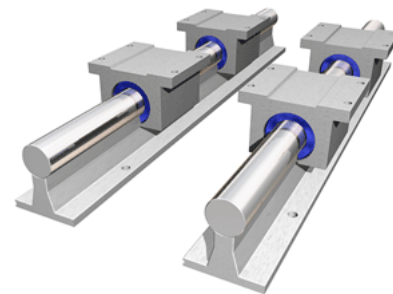

PowerTrax 132-16-SXX

Call 800-321-7800 or visit us online at www.nookindustries.com to configure and order your PowerTrax 132-16-SXX today!

Double Shaft Fully Supported
with 4 Pillow Blocks

Product Info

Nominal Shaft Diameter [in]	1.00
Pillow Block	TEP-16-OPN

Dimensions

A +/-0.003 [in]	2.937
B [in]	3.25
B1 [in]	2.13
C1 [in]	2.81

Performance Specifications

Load Maximum/Block [lbf]	711
Load Maximum/System [lbf]	2844