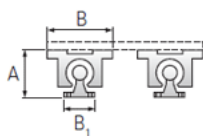

PowerTrax 132-16-SXX

Call 800-321-7800 or visit us online at www.nookindustries.com to configure and order your PowerTrax 132-16-SXX today!

Double Shaft Fully Supported
with 4 Pillow Blocks

Product Info

Nominal Shaft Diameter [in]	1.00
Pillow Block	TEP-16-OPN

Dimensions

A +/-0.003 [in]	2.937
B [in]	3.25
B1 [in]	2.13
C1 [in]	2.81

Performance Specifications

Load Maximum/Block [lbf]	711
Load Maximum/System [lbf]	2844