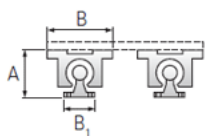

PowerTrax 132-16-SXX

Call 800-321-7800 or visit us online at www.nookindustries.com to configure and order your PowerTrax 132-16-SXX today!

Double Shaft Fully Supported
with 4 Pillow Blocks

Product Info

Nominal Shaft Diameter [in]	1.00
Pillow Block	TEP-16-OPN

Dimensions

A +/-0.003 [in]	2.937
B [in]	3.25
B1 [in]	2.13
C1 [in]	2.81

Performance Specifications

Load Maximum/Block [lbf]	711
Load Maximum/System [lbf]	2844