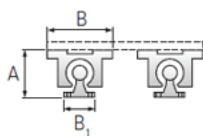

PowerTrax 132-12-SXX

Call 800-321-7800 or visit us online at www.nookindustries.com to configure and order your PowerTrax 132-12-SXX today!

Double Shaft Fully Supported
with 4 Pillow Blocks

Product Info

Nominal Shaft Diameter [in]	0.75
Pillow Block	TEP-12-OPN

Dimensions

A +/-0.003 [in]	2.437
B [in]	2.75
B1 [in]	1.75
C1 [in]	2.06

Performance Specifications

Load Maximum/Block [lbf]	398
Load Maximum/System [lbf]	1584