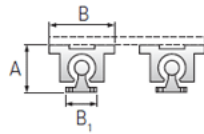

PowerTrax 132-12-SXX

Call 800-321-7800 or visit us online at www.nookindustries.com to configure and order your PowerTrax 132-12-SXX today!

Double Shaft Fully Supported
with 4 Pillow Blocks

Product Info

Nominal Shaft Diameter [in]	0.75
Pillow Block	TEP-12-OPN

Dimensions

A +/-0.003 [in]	2.437
B [in]	2.75
B1 [in]	1.75
C1 [in]	2.06

Performance Specifications

Load Maximum/Block [lbf]	398
Load Maximum/System [lbf]	1584