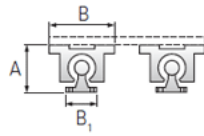

PowerTrax 132-12-SXX

Call 800-321-7800 or visit us online at www.nookindustries.com to configure and order your PowerTrax 132-12-SXX today!

Double Shaft Fully Supported
with 4 Pillow Blocks

Product Info

| | |
|-----------------------------|------------|
| Nominal Shaft Diameter [in] | 0.75 |
| Pillow Block | TEP-12-OPN |

Dimensions

| | |
|-----------------|-------|
| A +/-0.003 [in] | 2.437 |
| B [in] | 2.75 |
| B1 [in] | 1.75 |
| C1 [in] | 2.06 |

Performance Specifications

| | |
|---------------------------|------|
| Load Maximum/Block [lbf] | 398 |
| Load Maximum/System [lbf] | 1584 |