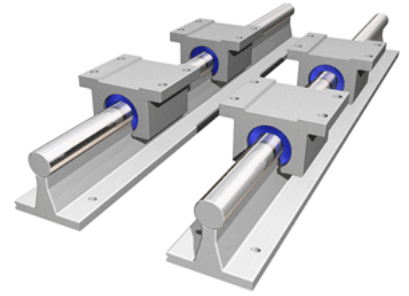

## PowerTrax 132-08-SXX

Call 800-321-7800 or visit us online at [www.nookindustries.com](http://www.nookindustries.com) to configure and order your PowerTrax 132-08-SXX today!

Double Shaft Fully Supported  
with 4 Pillow Blocks

### Product Info

Nominal Shaft Diameter [in]	0.50
Pillow Block	TEP-8-OPN

### Dimensions

A +/-0.003 [in]	1.812
B [in]	2.00
B1 [in]	1.50
C1 [in]	1.69