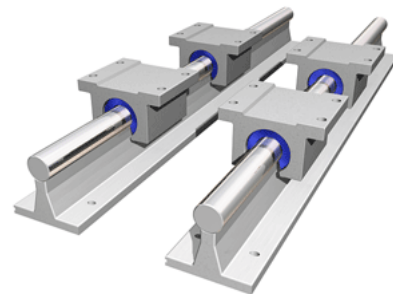

PowerTrax 132-08-SXX

Call 800-321-7800 or visit us online at www.nookindustries.com to configure and order your PowerTrax 132-08-SXX today!

Double Shaft Fully Supported
with 4 Pillow Blocks

Product Info

Nominal Shaft Diameter [in]	0.50
Pillow Block	TEP-8-OPN

Dimensions

A +/-0.003 [in]	1.812
B [in]	2.00
B1 [in]	1.50
C1 [in]	1.69

Performance Specifications

Load Maximum/Block [lbf]	152
Load Maximum/System [lbf]	608