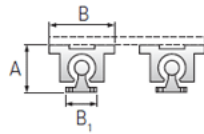

PowerTrax 132-08-SXX

Call 800-321-7800 or visit us online at www.nookindustries.com to configure and order your PowerTrax 132-08-SXX today!

Double Shaft Fully Supported
with 4 Pillow Blocks

Product Info

Nominal Shaft Diameter [in]	0.50
Pillow Block	TEP-8-OPN

Dimensions

A +/-0.003 [in]	1.812
B [in]	2.00
B1 [in]	1.50
C1 [in]	1.69

Performance Specifications

Load Maximum/Block [lbf]	152
Load Maximum/System [lbf]	608