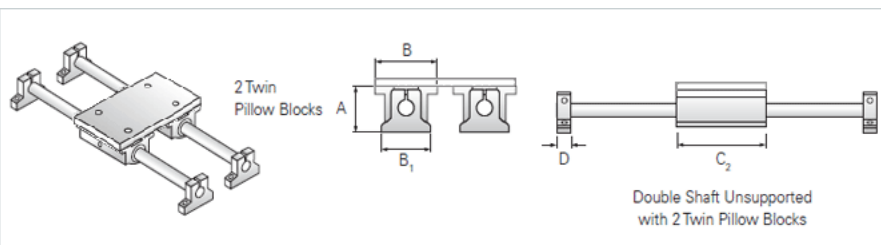

### Product Info

Nominal Shaft Diameter [in]	1.50
Pillow Block	TEP-24
End Support	NSB-24

### Dimensions

A +/-0.001 [in]	3.750
B1 [in]	4.75
B2 [in]	8.00
C2 [in]	9.00
D [in]	1.25
Maximum Stroke Length [in]	L-(11.50)