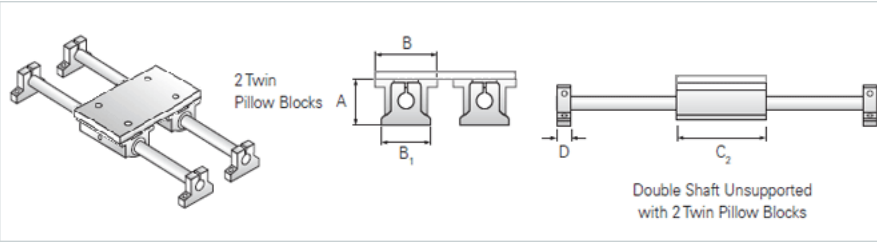

PowerTrax 123-24-TXX

Call 800-321-7800 or visit us online at www.nookindustries.com to configure and order your PowerTrax 123-24-TXX today!

Product Info

Nominal Shaft Diameter [in]	1.50
Pillow Block	TEP-24
End Support	NSB-24

Dimensions

A +/-0.001 [in]	3.750
B1 [in]	4.75
B2 [in]	8.00
C2 [in]	9.00
D [in]	1.25
Maximum Stroke Length [in]	L-(11.50)

Performance Specifications

Load Maximum/System [lbf]	5504
---------------------------	------