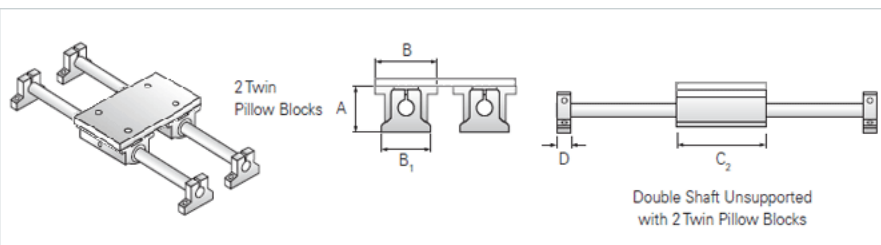

PowerTrax 123-24-TXX

Call 800-321-7800 or visit us online at www.nookindustries.com to configure and order your PowerTrax 123-24-TXX today!

Product Info

Nominal Shaft Diameter [in]	1.50
Pillow Block	TEP-24
End Support	NSB-24

Dimensions

A +/-0.001 [in]	3.750
B1 [in]	4.75
B2 [in]	8.00
C2 [in]	9.00
D [in]	1.25
Maximum Stroke Length [in]	L-(11.50)

Performance Specifications

Load Maximum/System [lbf]	5504
---------------------------	------